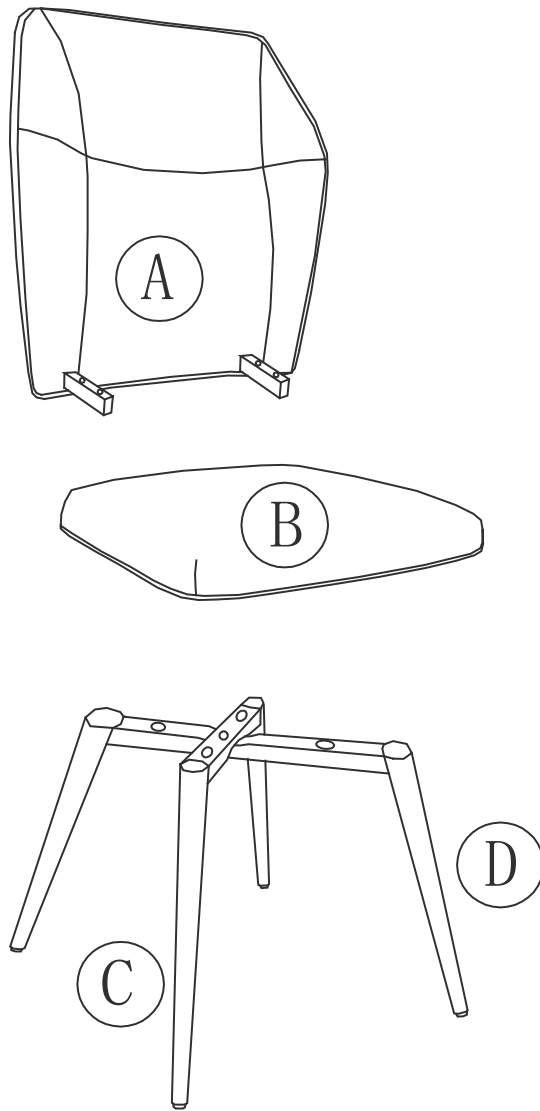

DINING CHAIR

Assembly Instruction

Any questions please feel free to contact us:

TEL:901-347-2181

We will be of further assistance within 24 hours

Dear Customers,

Thank you for purchasing our product. Please read this instruction manual carefully after receiving this product. It will help you assemble this product quickly, safely and correctly. You can keep this manual for future reference.

Main Structure Accessories

<p>A Backrest</p>  <p>×1</p>	<p>B Seat</p>  <p>×1</p>	<p>C Leg</p>  <p>×1</p>	<p>D Leg</p>  <p>×1</p>
--	--	---	---

Hardware Parts

<p>a Bolt M6*30mm</p>  <p>×5</p>	<p>b Bolt M6*50mm</p>  <p>×4</p>	<p>c Washer M6*\varnothing8*1.8mm</p>  <p>×9</p>	<p>d Allen Key</p>  <p>×1</p>
--	--	---	--