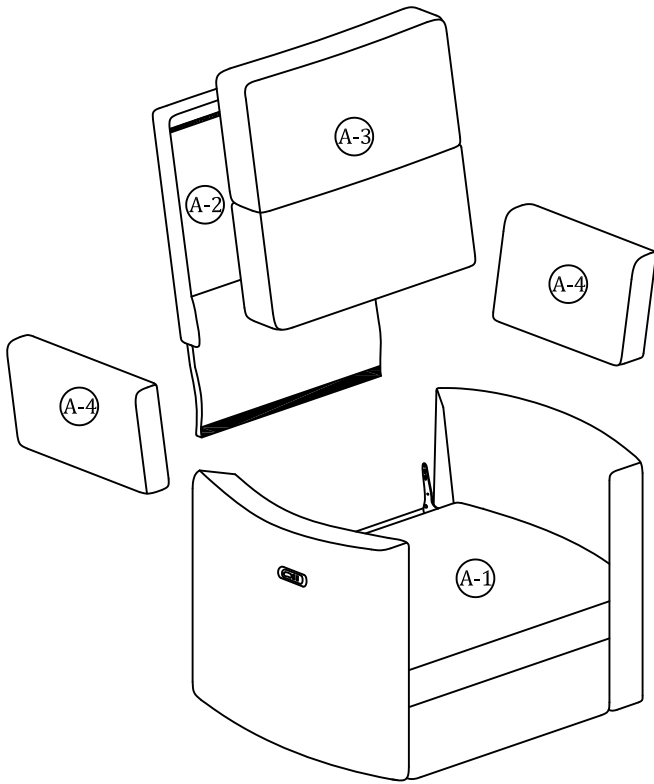

- Considering the size and weight of the sofa, we recommend two adults to assemble the sofa, on a carpeted or padded area, in the room that it is intended for. Approximate assembly time: 30 minutes.
- Please do not throw away any of the packaging or the instruction until you have checked all the components and hardware and the furniture is fully assembled. Please ensure that the packaging is disposed in a safe and environmentally friendly way.
- Keep all components and packaging out of reach of children or animals to avoid the risk of choking or suffocation.
- Please do not take off the cover, and do not wash.

Assembly Instruction of Sofa

Structural Accessories

Main Structure Accessories

Ⓐ-1 1pc

Functional Seat Frame

Ⓐ-2 1pc

Back Frame

Ⓐ-3 1pc