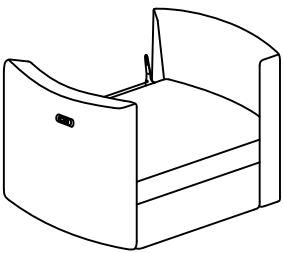

Your cushions come vacuum packed and sealed for shipping. To restore the cushion's original shape, follow the steps below.

After packing up, place them hours, it can somewhere dry and ventilated. After about 72-96 hours. It can be restored to the best-use condition.

Assembly Instruction of Sofa

Structural Accessories

Main Structure Accessories

Ⓐ-1 1pc

Functional Seat Frame

Ⓐ-2 1pc

Back Frame

Ⓐ-3 1pc