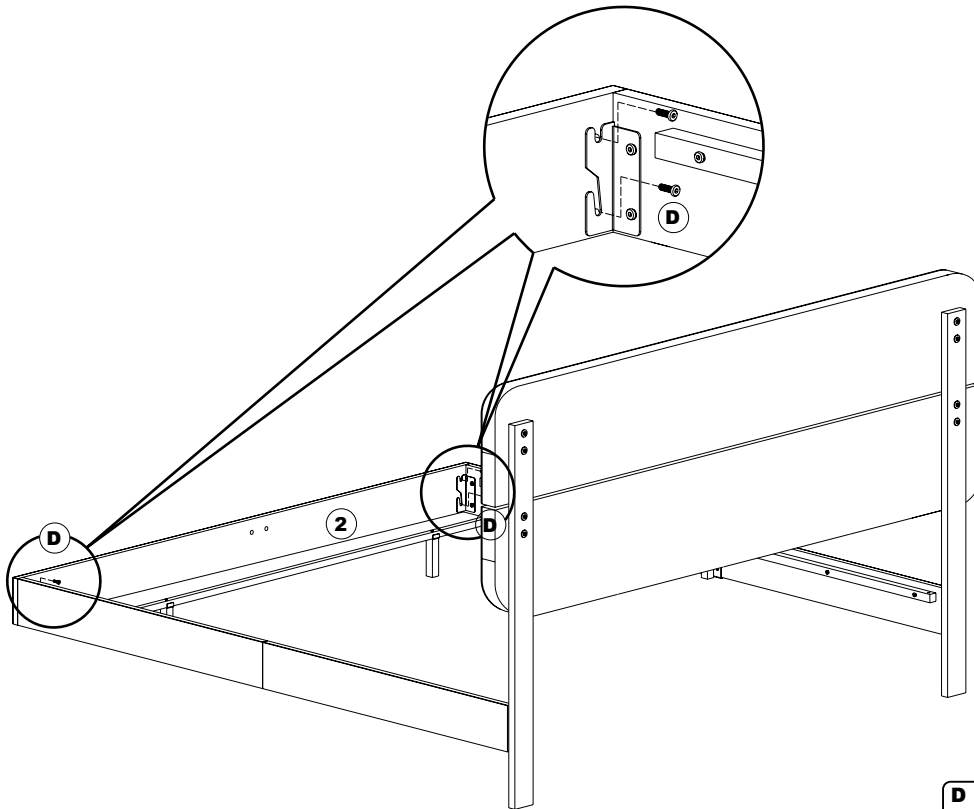

11

ASSEMBLY INSTRUCTIONS

12

B		
	M8 x 40mm	X2pcs
A		
	M8 x 50mm	X1pc

13

Attach the LED strip to the back of the bed frame as per diagram.

E		
	M6 x 25mm	X2pcs
A		
	M8 x 50mm	X1pc

ASSEMBLY INSTRUCTIONS