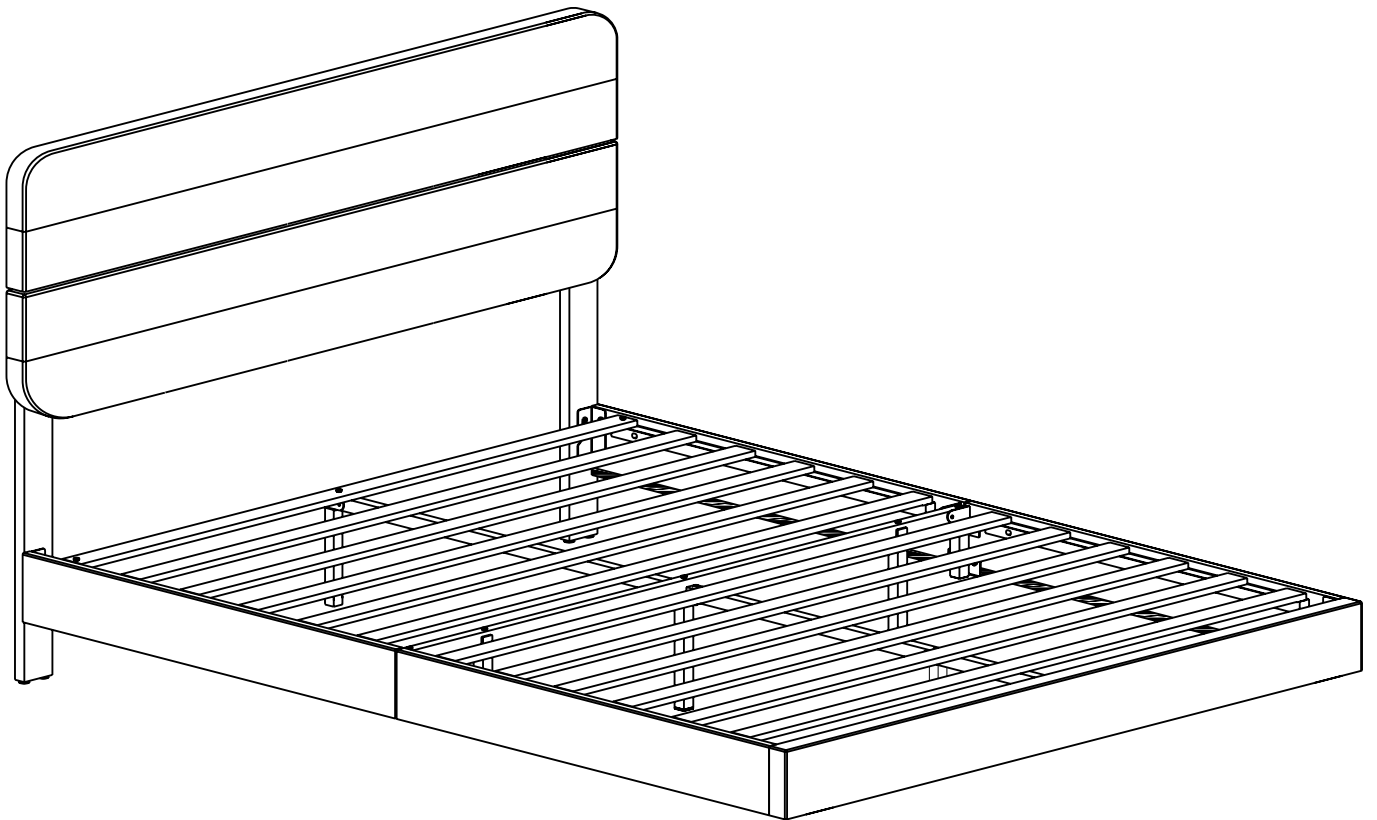

11

ASSEMBLY INSTRUCTIONS

12

B		
	M8 x 40mm	X2pcs
A		
	M8 x 50mm	X1pc

13

Attach the LED strip to the back of the bed frame as per diagram.

E		
	M6 x 25mm	X2pcs
A		
	M8 x 50mm	X1pc

ASSEMBLY INSTRUCTIONS