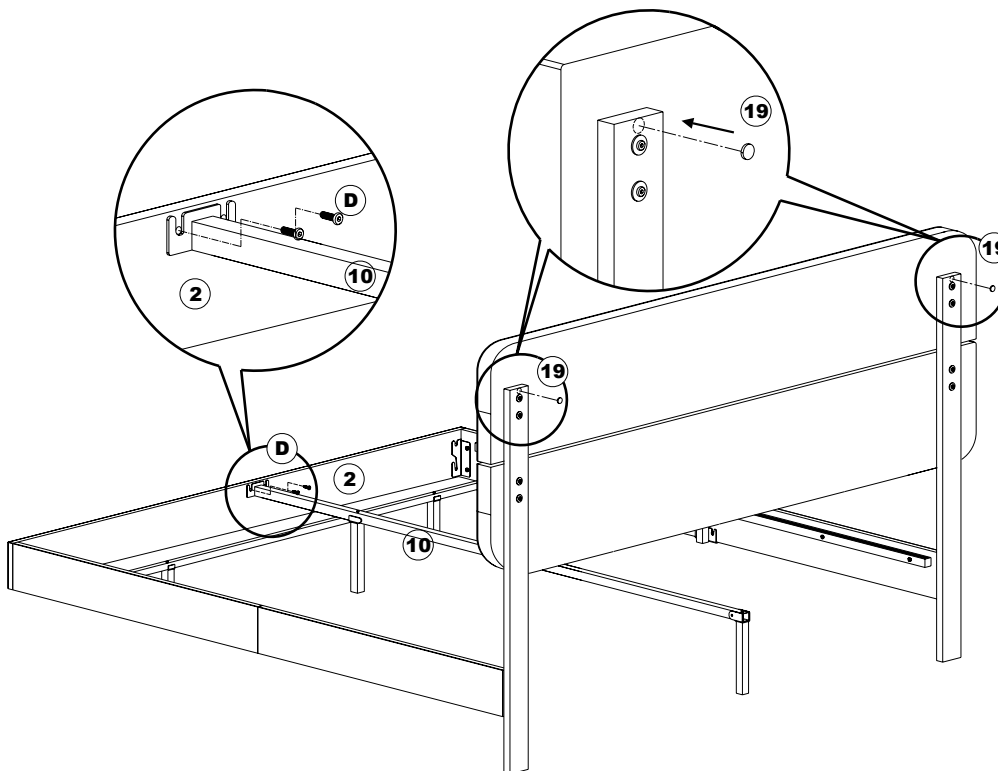

ASSEMBLY INSTRUCTIONS

6

7

ASSEMBLY INSTRUCTIONS

8

9

ASSEMBLY INSTRUCTIONS

10

11

ASSEMBLY INSTRUCTIONS

12

B		
	M8 x 40mm	X2pcs
A		
	M8 x 50mm	X1pc

13

Attach the LED strip to the back of the bed frame as per diagram.

E		
	M6 x 25mm	X2pcs
A		
	M8 x 50mm	X1pc

ASSEMBLY INSTRUCTIONS