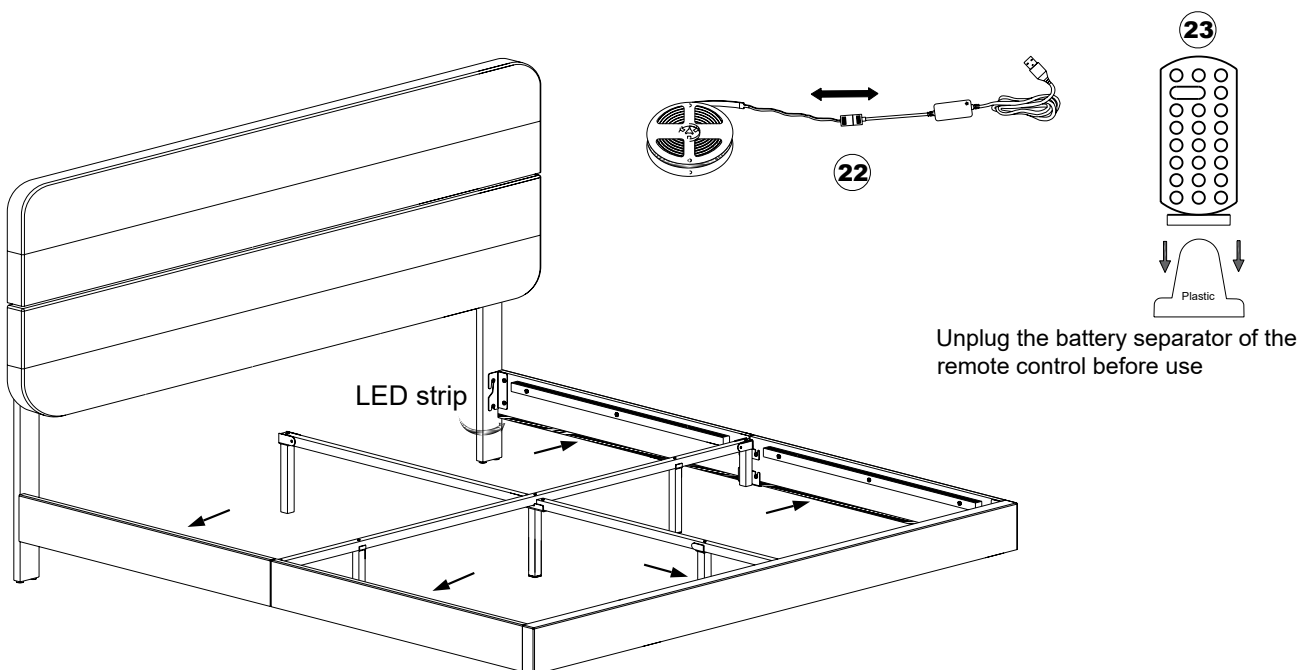

11

ASSEMBLY INSTRUCTIONS

12

B		
	M8 x 40mm	X2pcs
A		
	M8 x 50mm	X1pc

13

Attach the LED strip to the back of the bed frame as per diagram.

E		
	M6 x 25mm	X2pcs
A		
	M8 x 50mm	X1pc

ASSEMBLY INSTRUCTIONS