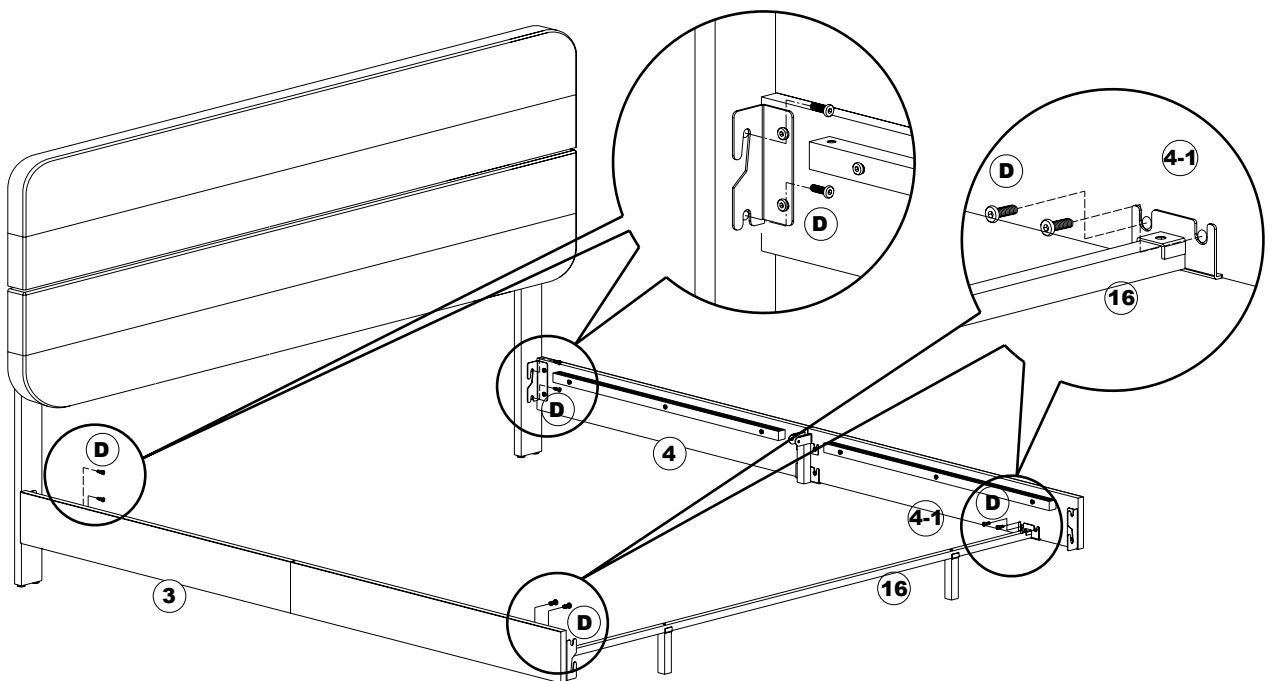

ASSEMBLY INSTRUCTIONS

6

7

ASSEMBLY INSTRUCTIONS

8

9

ASSEMBLY INSTRUCTIONS

10

11

ASSEMBLY INSTRUCTIONS

12

B		
	M8 x 40mm	X2pcs
A		
	M8 x 50mm	X1pc

13

Attach the LED strip to the back of the bed frame as per diagram.

E		
	M6 x 25mm	X2pcs
A		
	M8 x 50mm	X1pc

ASSEMBLY INSTRUCTIONS