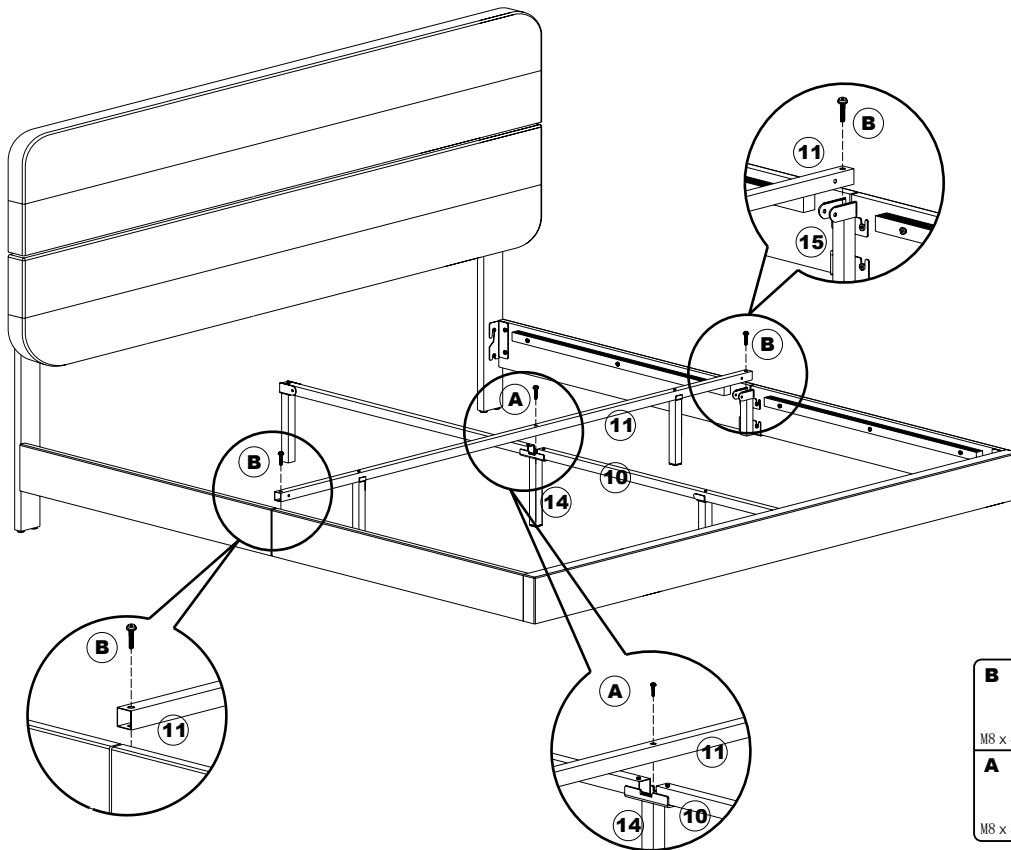

ASSEMBLY INSTRUCTIONS

6

7

ASSEMBLY INSTRUCTIONS

8

9

ASSEMBLY INSTRUCTIONS

10

11

ASSEMBLY INSTRUCTIONS

12

B		
	M8 x 40mm	X2pcs
A		
	M8 x 50mm	X1pc

13

Attach the LED strip to the back of the bed frame as per diagram.

E		
	M6 x 25mm	X2pcs
A		
	M8 x 50mm	X1pc

ASSEMBLY INSTRUCTIONS