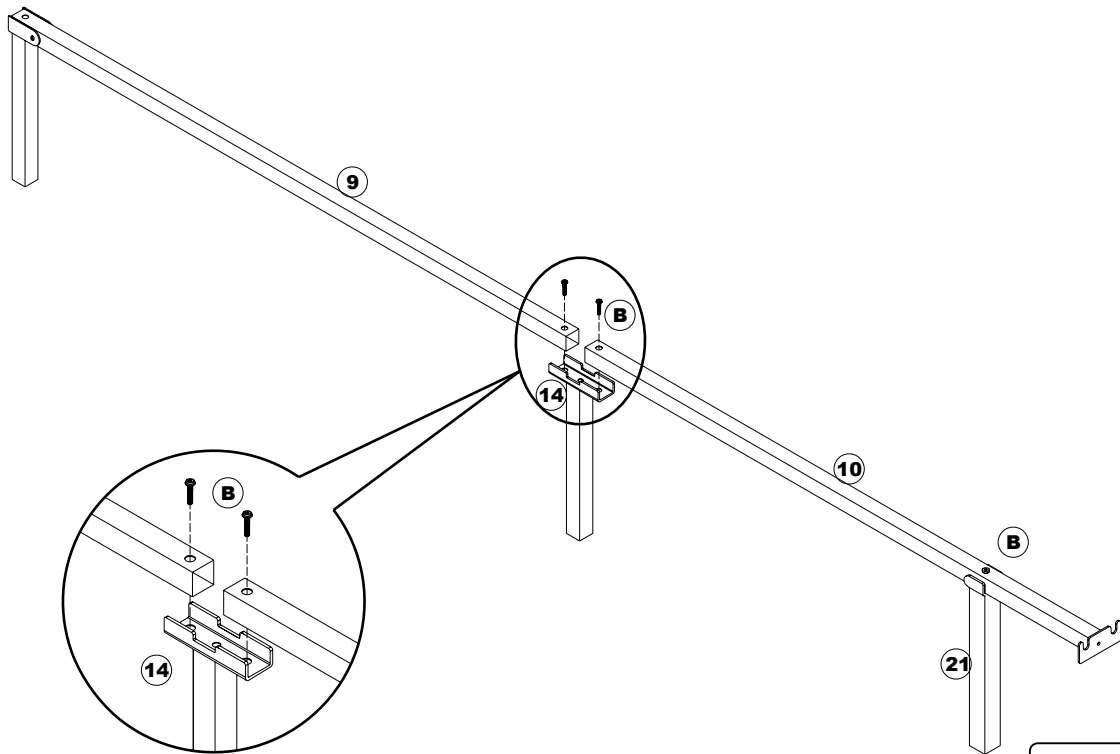

ASSEMBLY INSTRUCTIONS

6

7

ASSEMBLY INSTRUCTIONS

8

9

ASSEMBLY INSTRUCTIONS

10

11

ASSEMBLY INSTRUCTIONS

12

B		
	M8 x 40mm	X2pcs
A		
	M8 x 50mm	X1pc

13

Attach the LED strip to the back of the bed frame as per diagram.

E		
	M6 x 25mm	X2pcs
A		
	M8 x 50mm	X1pc

ASSEMBLY INSTRUCTIONS