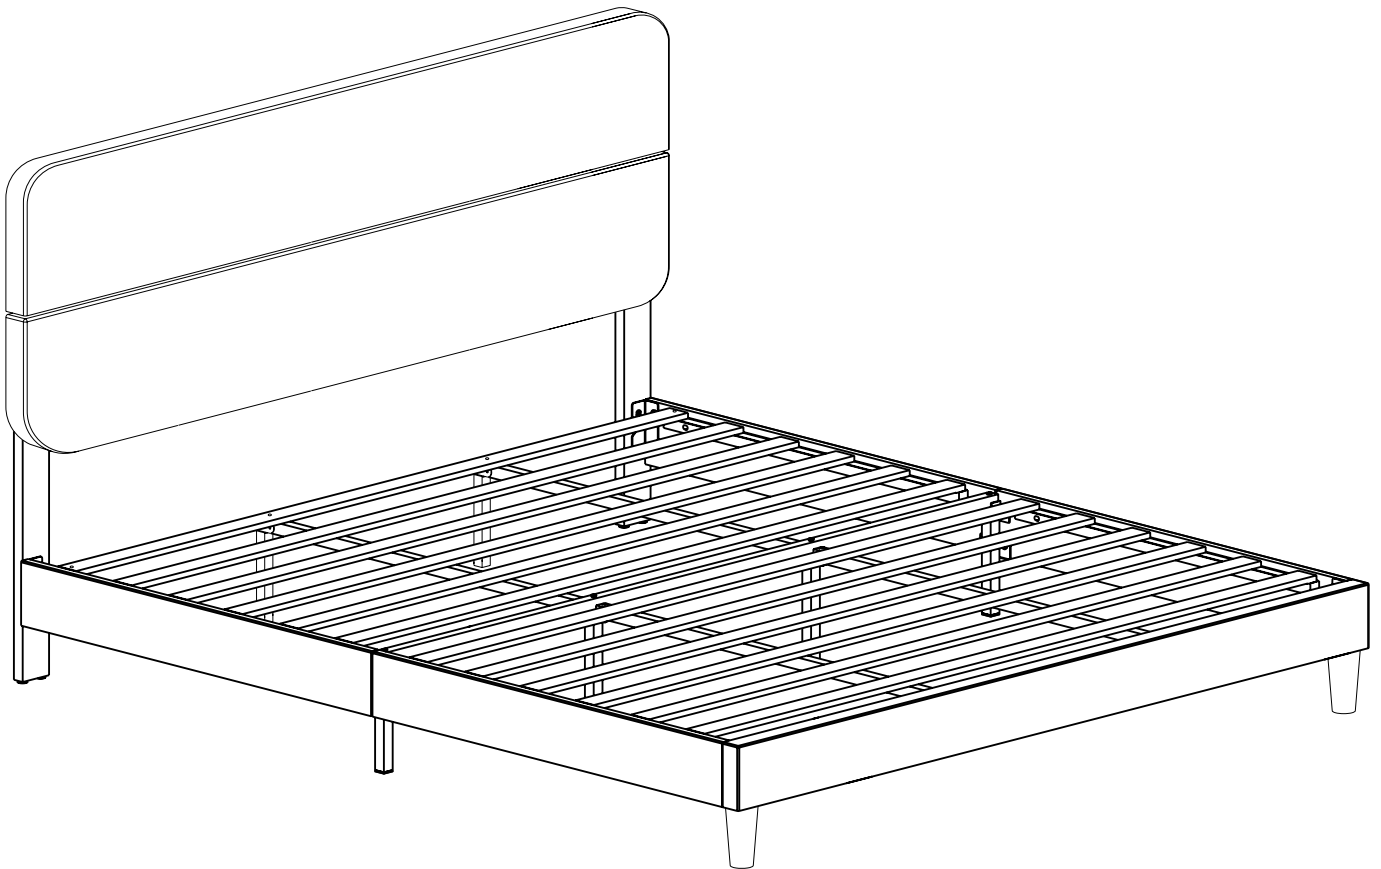

Upholstered Bed

Friendly Customer Service

Satisfaction Guarantees: Any problems with assembly, quality, or return, please feel free to contact us directly.

Contact us

Phone: +1 (901) 347-2181 (US) Mon-Fri 9am - 5pm (PST)