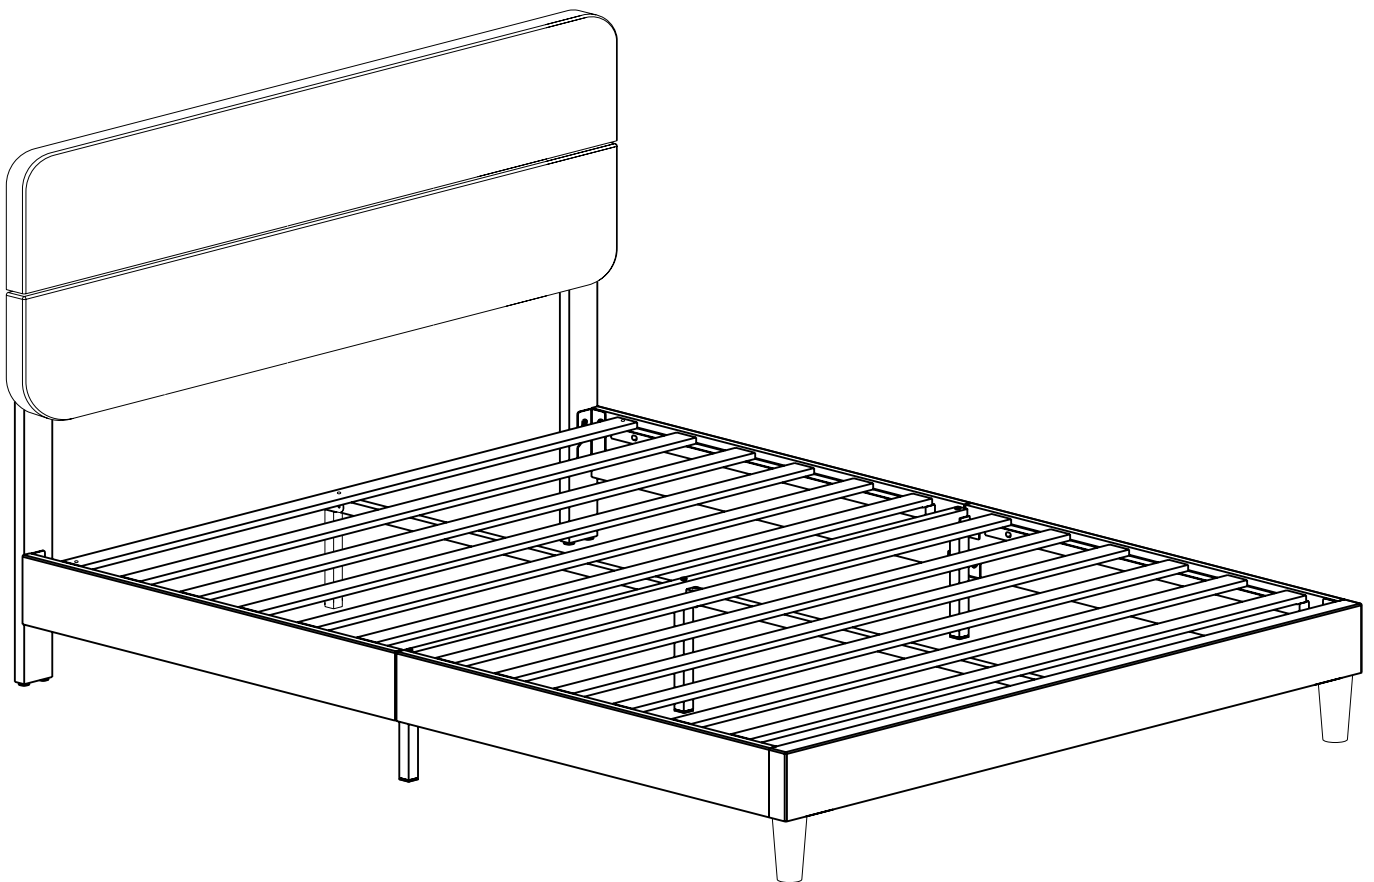

Upholstered Bed

Friendly Customer Service

Satisfaction Guarantees: Any problems with assembly, quality, or return, please feel free to contact us directly.

Contact us

Phone: +1 (901) 347-2181 (US) Mon-Fri 9am - 5pm (PST)