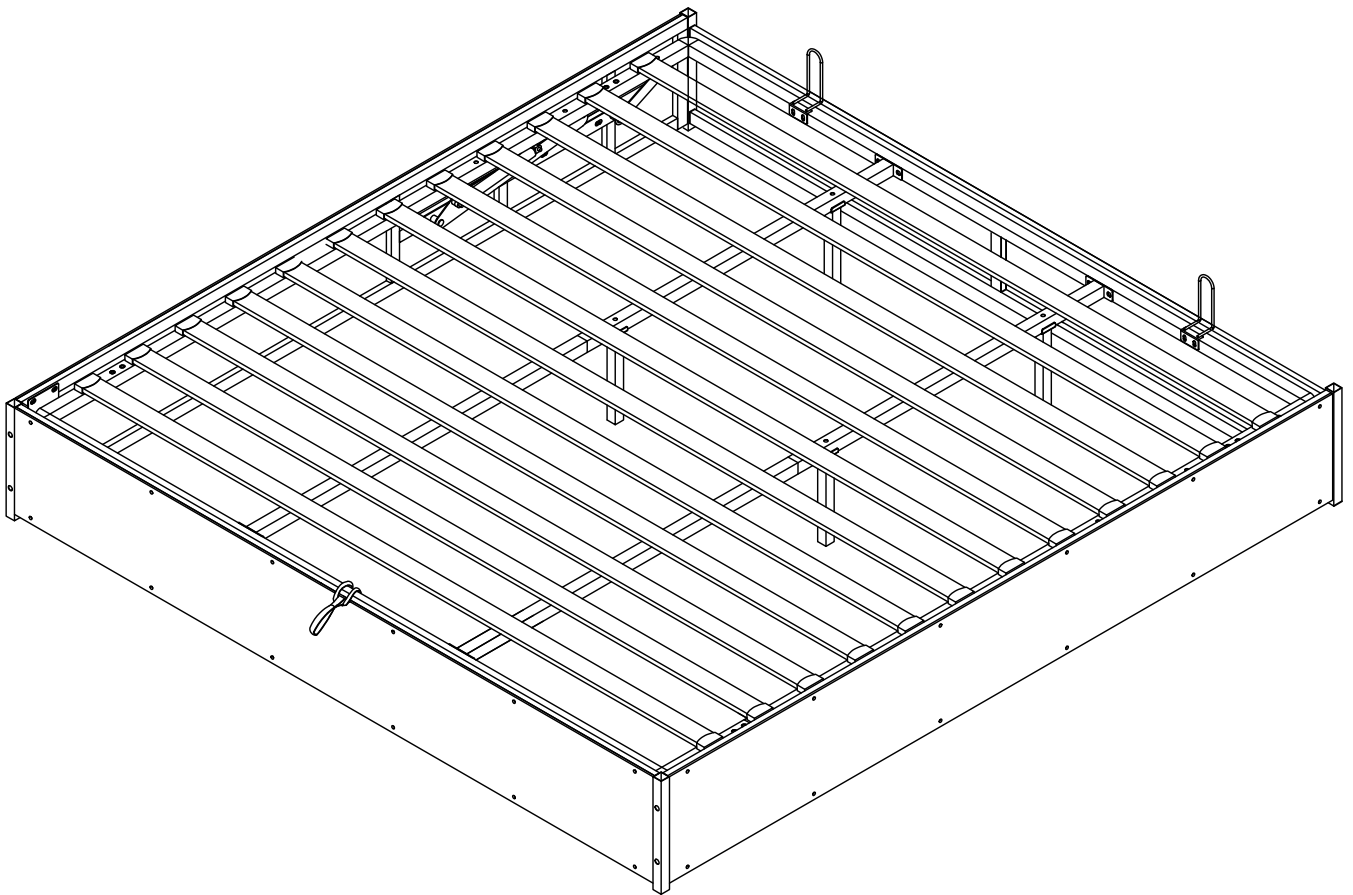

# Lift Up Storage Platform Bed Frame

**BMB017 - K**

Dear Customers,  
Thank you for purchasing our product. Please read this instruction manual carefully after receiving this product. It will help you assemble this product quickly, safely and correctly. You can keep this manual for future reference.

# Part list

<p>A 1PC</p>  <p>Front headboard</p>	<p>D1 1PC</p>  <p>Left bed side</p>	<p>D2 1PC</p>  <p>Right bed side</p>
<p>E 1PC</p>  <p>Foot board</p>	<p>G3 12PCS</p>  <p>Slat</p>	<p>H1 1PC</p>  <p>Left lift frame</p>
<p>H2 1PC</p>  <p>Right lift frame</p>	<p>I2 2PCS</p>  <p>Hydraulic rod</p>	<p>J5 1PC</p>  <p>Front middle support bar</p>
<p>J6 1PC</p>  <p>Rear middle support bar</p>	<p>N2 2PCS</p>  <p>Support leg</p>	<p>O3 2PCS</p>  <p>Support leg</p>
<p>O4 2PCS</p>  <p>Support leg</p>	<p>P 4PCS</p>  <p>Support leg</p>	<p>Q 2PCS</p>  <p>Support leg</p>