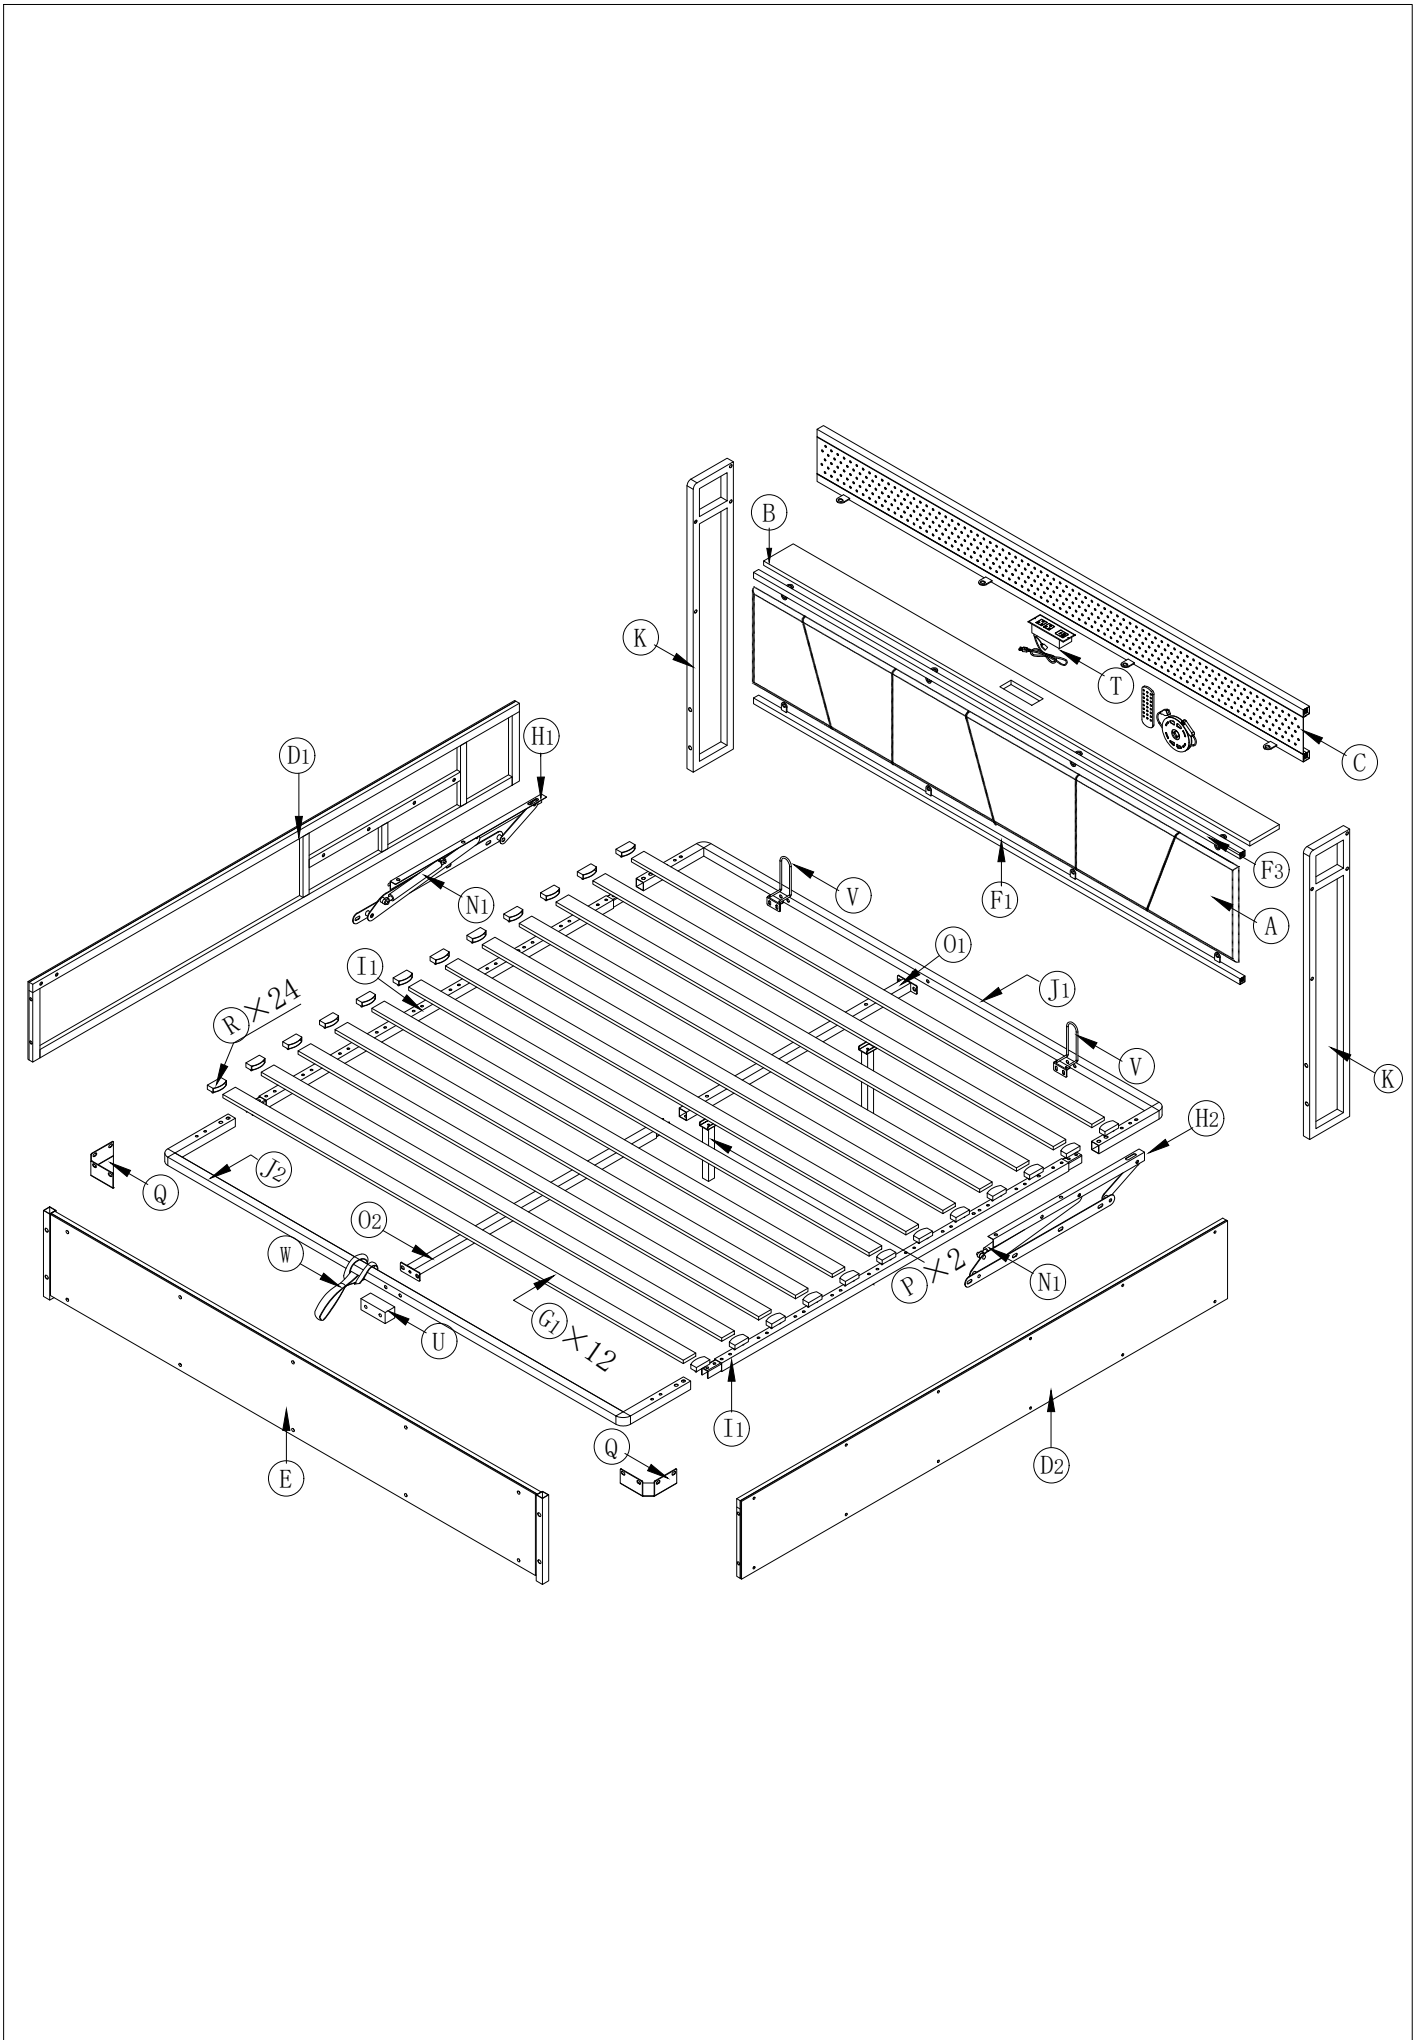

Lift Up Storage Platform Bed Frame

BMB013 - F

Dear Customers,
Thank you for purchasing our product. Please read this instruction manual carefully after receiving this product. It will help you assemble this product quickly, safely and correctly. You can keep this manual for future reference.

! IMPORTANT

Please follow the instruction manuals and use a pad to protect the product during your assembly.

Note:

1. Should be assembled on flat ground to keep balance.
2. Before completing the installation, do not tighten the screws.

For easier and better assembly, 2 or more adults are required.

Part list

<p>A 1PC</p>  <p>Front headboard</p>	<p>B 1PC</p>  <p>Top headboard</p>	<p>C 1PC</p>  <p>Back of the headboard</p>
<p>D1 1PC</p>  <p>Left bed side</p>	<p>D2 1PC</p>  <p>Right bed side</p>	<p>E 1PC</p>  <p>Foot board</p>
<p>F1 1PC</p> 	<p>F3 1PC</p> 	<p>G1 12PCS</p>  <p>Slat</p>
<p>H1 1PC</p>  <p>Left lift frame</p>	<p>H2 1PC</p>  <p>Right lift frame</p>	<p>I1 2PCS</p> 
<p>J1 1PC</p> 	<p>J2 1PC</p> 	<p>K 2PCS</p> 

1

X2	4PCS
	M8*40mm

2

Please pay attention to the direction of the fabric label on the headboard

X5	8PCS
	M6*14mm

Back side

3

4