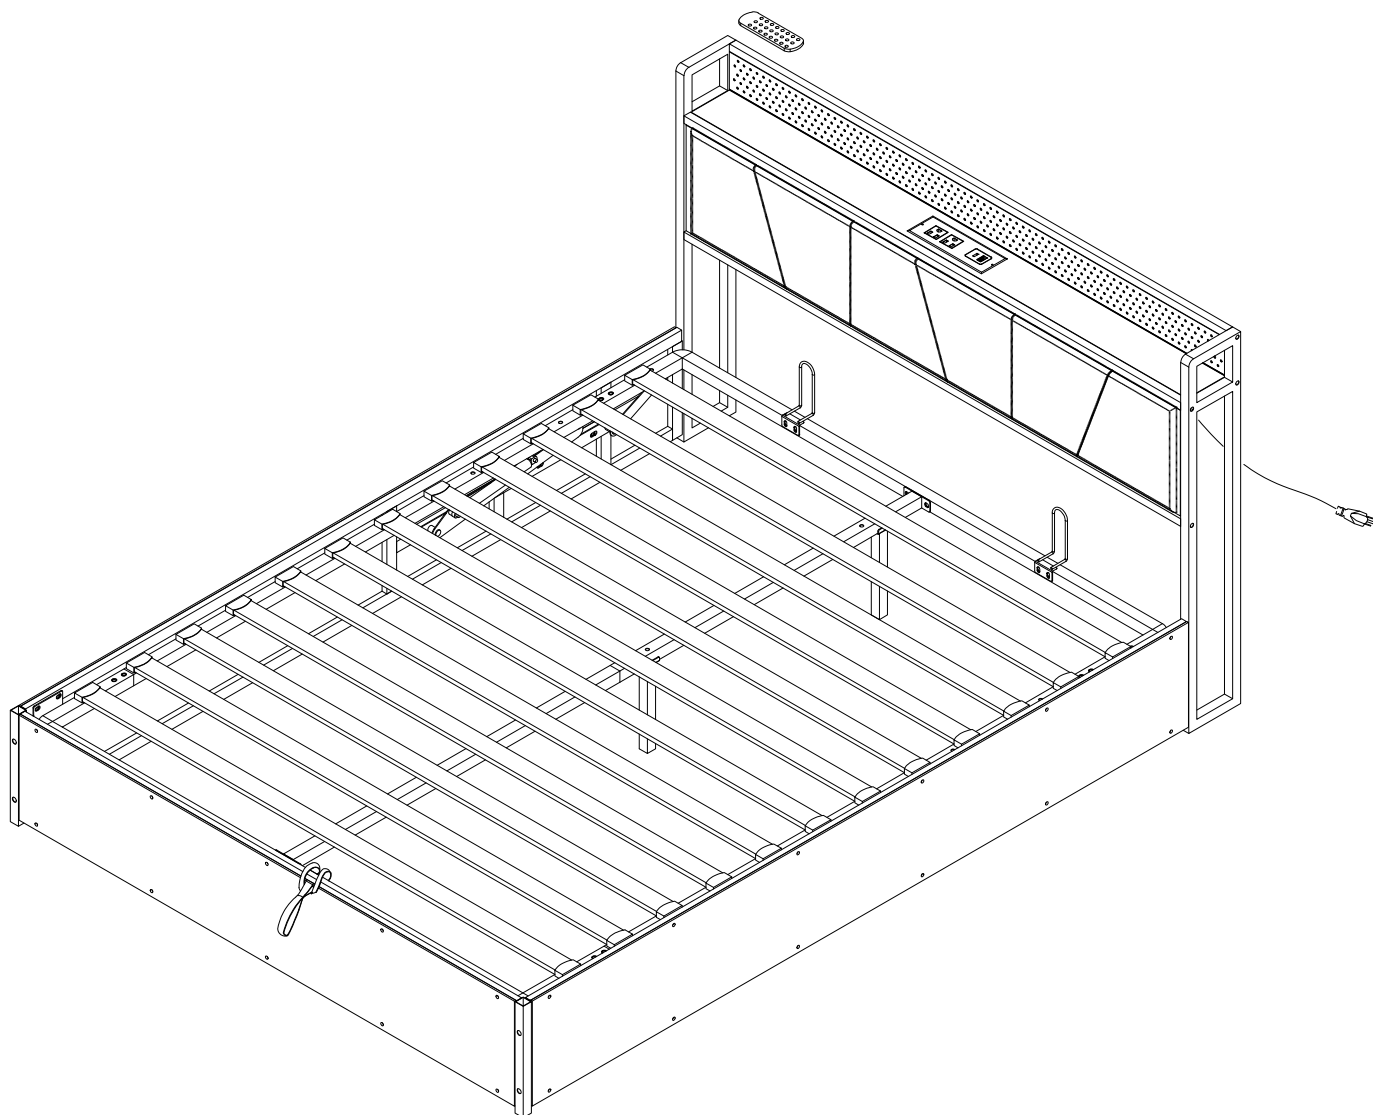

Lift Up Storage Platform Bed Frame

BMB013 - F

Dear Customers,
Thank you for purchasing our product. Please read this instruction manual carefully after receiving this product. It will help you assemble this product quickly, safely and correctly. You can keep this manual for future reference.

! IMPORTANT

Please follow the instruction manuals and use a pad to protect the product during your assembly.

Note:

1. Should be assembled on flat ground to keep balance.
2. Before completing the installation, do not tighten the screws.

For easier and better assembly, 2 or more adults are required.

Part list

<p>A 1PC</p>  <p>Front headboard</p>	<p>B 1PC</p>  <p>Top headboard</p>	<p>C 1PC</p>  <p>Back of the headboard</p>
<p>D1 1PC</p>  <p>Left bed side</p>	<p>D2 1PC</p>  <p>Right bed side</p>	<p>E 1PC</p>  <p>Foot board</p>
<p>F1 1PC</p> 	<p>F3 1PC</p> 	<p>G1 12PCS</p>  <p>Slat</p>
<p>H1 1PC</p>  <p>Left lift frame</p>	<p>H2 1PC</p>  <p>Right lift frame</p>	<p>I1 2PCS</p> 
<p>J1 1PC</p> 	<p>J2 1PC</p> 	<p>K 2PCS</p> 

1

X2	4PCS
	M8*40mm

2

Please pay attention to the direction of the fabric label on the headboard

X5	8PCS
	M6*14mm

Back side

3

4