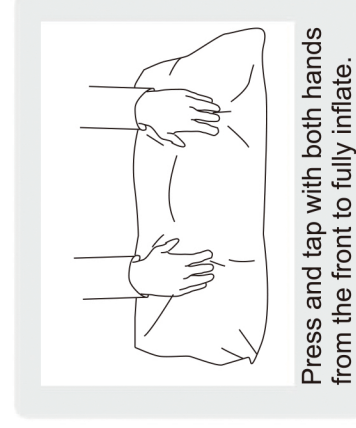

Safety and Care Advice

Important – Please read these instructions fully before starting assembly

Thanks for your purchase. Before the assembly, please follow the instruction to check if all the spare parts and screws are intact.

- Considering the size and weight of the sofa, we recommend two adults to assemble the sofa, on a carpeted or padded area, in the room that it is intended for. Approximate assembly time: 45 minutes.
- Please do not throw away any of the packaging or the instruction until you have checked all the components and hardware and the furniture is fully assembled. Please ensure that the packaging is disposed of in a safe and environmentally friendly way.
- Keep all components and packaging out of reach of children or animals to avoid risk of choking or suffocation.

Your cushions come vacuum packed and sealed for shipping. To restore the cushion's original shape, follow the steps below.

After packing up, place them in somewhere dry and ventilated. After about 72-96hours. It can be restored to the best use condition.