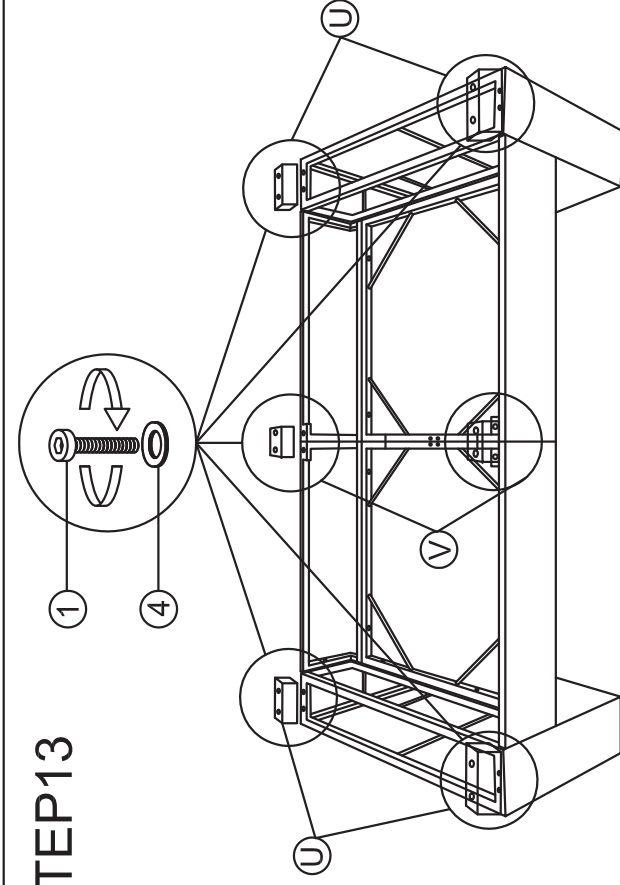

STEP13

Please **DO NOT** tighten the screws at this step yet. Wait to tighten all the screws until the product is fully installed.