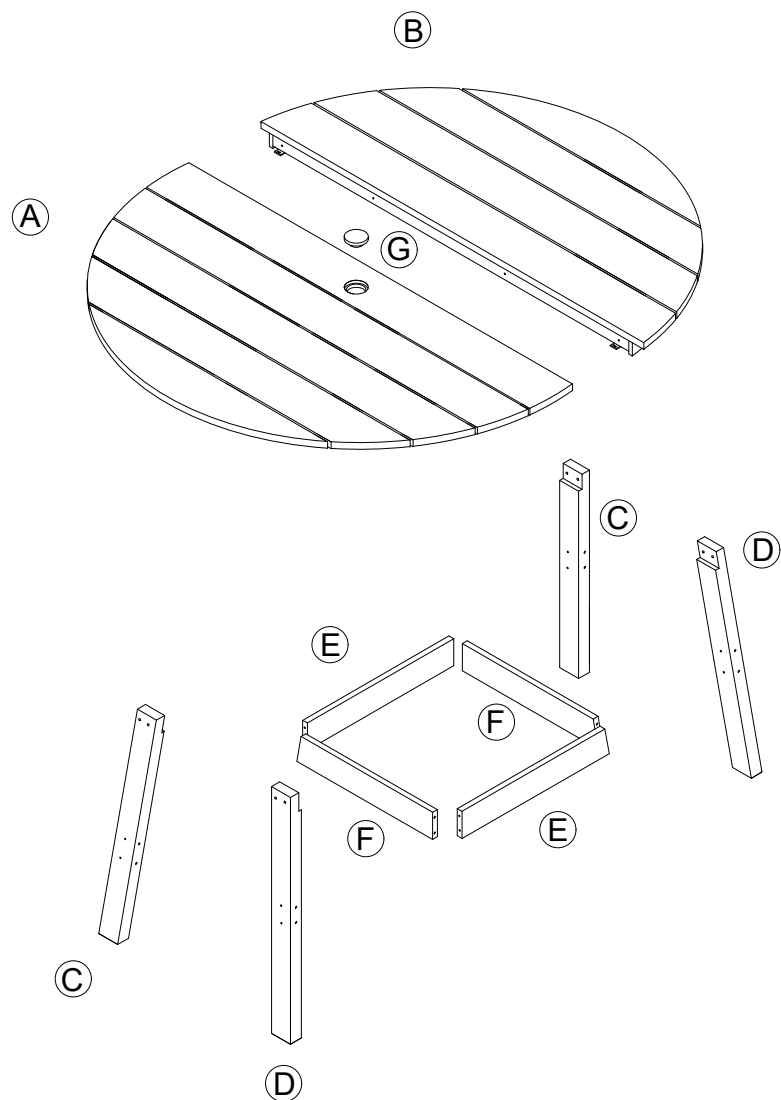

1/CN

Assembly Instruction

Any question please feel free to contact us:
support@amer-life.com TEL:901-347-2181
We will provide further assistance within 24 hours.

Dear Customers,

Thank you for purchasing our product. Please read this instruction manual carefully after receiving this product. It will help you assemble this product quickly, safely and correctly. You can keep this manual for future reference.

Round Dining Table

Hardware parts

Main structure accessories

Kind Reminder:

Due to the size of our product, it would be easier to assemble it with your partner together.

STEP 1

STEP 2

STEP 3

STEP 4

STEP 5

STEP 6