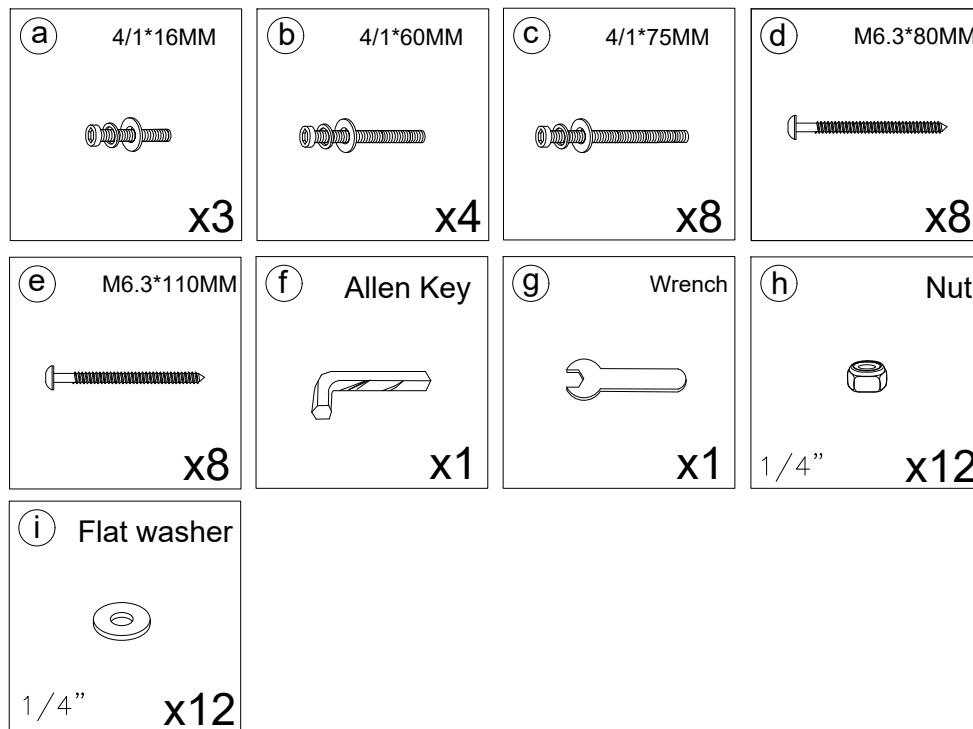

1/CN

Assembly Instruction

Any question please feel free to contact us:
support@amer-life.com TEL:901-347-2181
We will provide further assistance within 24 hours.

Dear Customers,

Thank you for purchasing our product. Please read this instruction manual carefully after receiving this product. It will help you assemble this product quickly, safely and correctly. You can keep this manual for future reference.

Round Dining Table

Hardware parts

Main structure accessories

Kind Reminder:

Due to the size of our product, it would be easier to assemble it with your partner together.

STEP 1

STEP 2

STEP 3