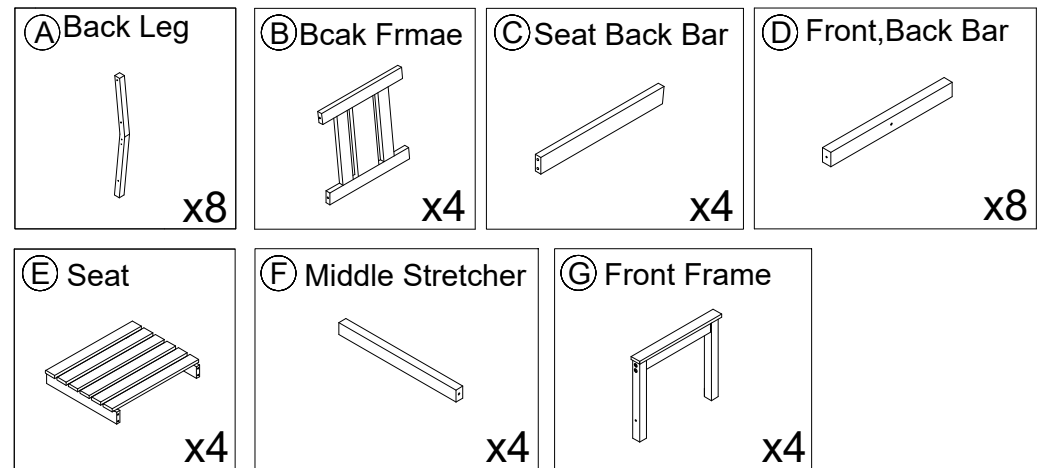

4/CN

Assembly Instruction

Any question please feel free to contact us:
support@amer-life.com TEL:901-347-2181
We will provide further assistance within 24 hours.

Dear Customers,

Thank you for purchasing our product. Please read this instruction manual carefully after receiving this product. It will help you assemble this product quickly, safely and correctly. You can keep this manual for future reference.

Dining Armless Chair

Hardware parts

Main structure accessories

Kind Reminder:

Due to the size of our product, it would be easier to assemble it with your partner together.

STEP 1

STEP 2

STEP 3