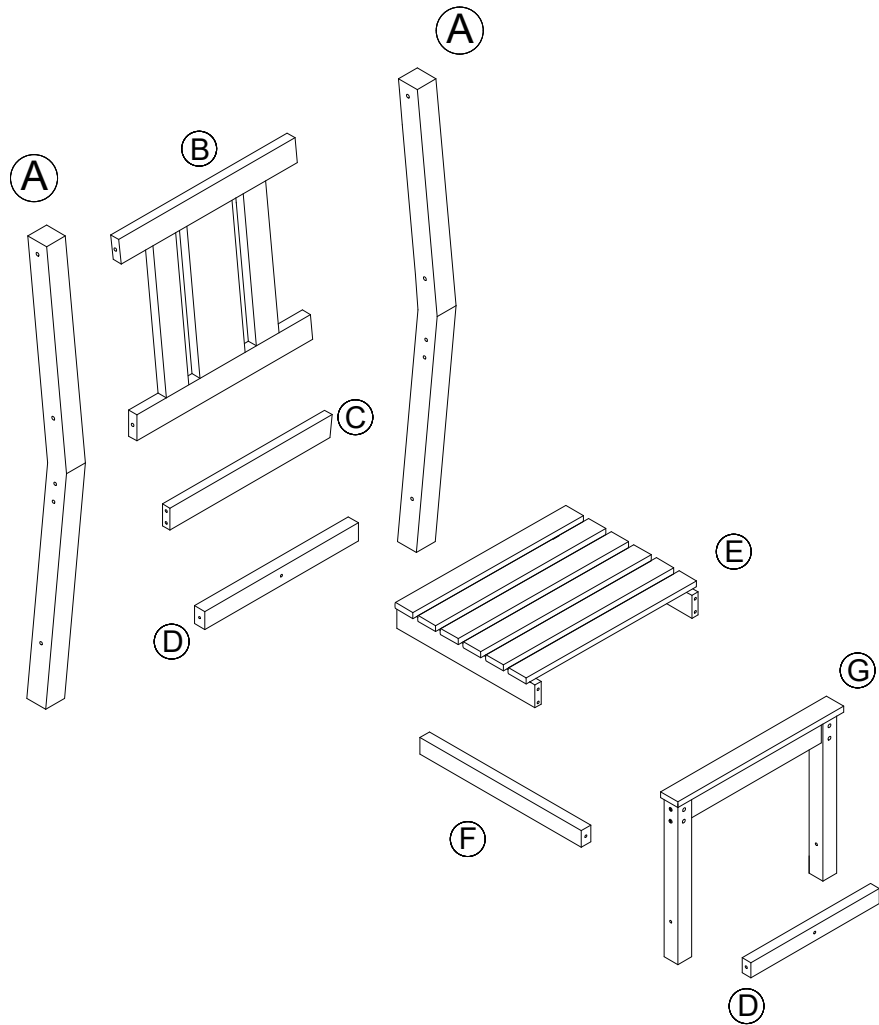

4/CN

Assembly Instruction

Any question please feel free to contact us:
support@amer-life.com TEL:901-347-2181
We will provide further assistance within 24 hours.

Dear Customers,

Thank you for purchasing our product. Please read this instruction manual carefully after receiving this product. It will help you assemble this product quickly, safely and correctly. You can keep this manual for future reference.

Dining Armless Chair

Hardware parts

Main structure accessories

Kind Reminder:

Due to the size of our product, it would be easier to assemble it with your partner together.

STEP 1

STEP 2

STEP 3

STEP 4

STEP 5