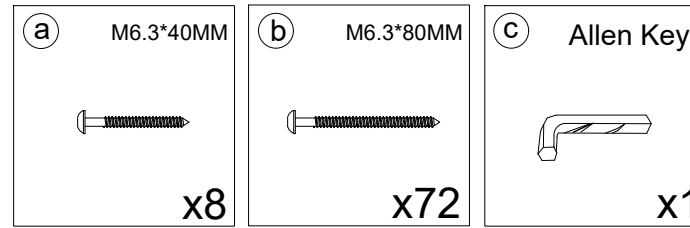

4/CN

Assembly Instruction

Any question please feel free to contact us:
support@amer-life.com TEL:901-347-2181
We will provide further assistance within 24 hours.

Dear Customers,

Thank you for purchasing our product. Please read this instruction manual carefully after receiving this product. It will help you assemble this product quickly, safely and correctly. You can keep this manual for future reference.

Dining Armless Chair

Hardware parts

Main structure accessories

Kind Reminder:

Due to the size of our product, it would be easier to assemble it with your partner together.

STEP 1

STEP 2

STEP 3