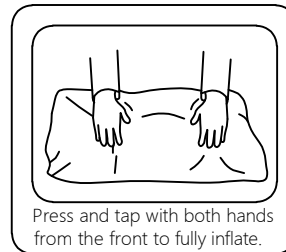

Safety and care advice

Important—Please read these instructions fully before starting assembly

Thanks for your purchase. Before the assembly please follow the instructions to check if all the spare parts and screws are intact.

- Considering the size and weight of the sofa, we recommend two adults to assemble the sofa, on a carpeted or padded area, in the room that it is intended for. Approximate assembly time: 30 minutes.
- Please do not throw away any of the packaging or the instruction until you have checked all the components and hardware and the furniture is fully assembled. Please ensure that the packaging is disposed in a safe and environmentally friendly way.
- Keep all components and packaging out of reach of children or animals to avoid the risk of choking or suffocation.
- Please do not take off the cover, and do not wash.

Your cushions come vacuum packed and sealed for shipping. To restore the cushion's original shape, follow the steps below.

After packing up, place them in somewhere dry and ventilated. After about 72-96 hours, it can be restored to the best use condition.