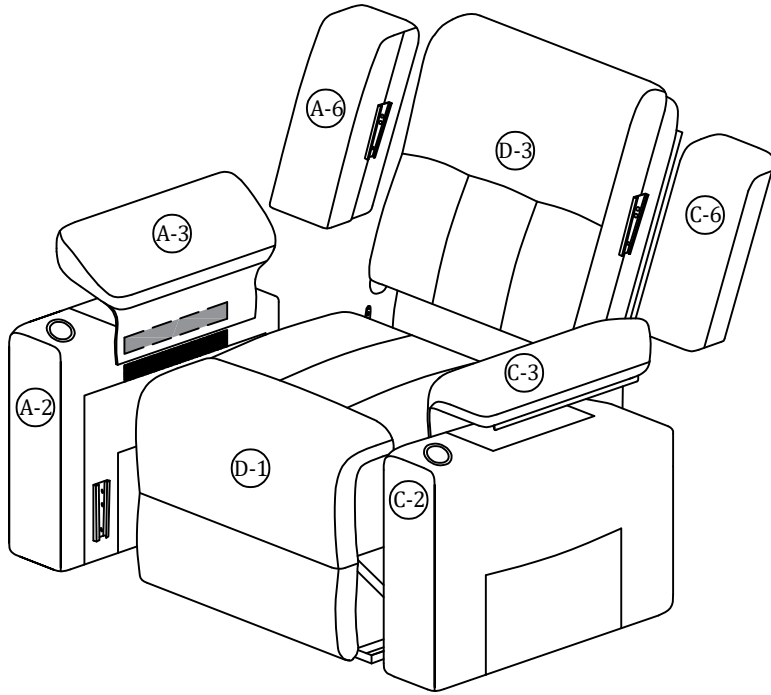

Assembly Instruction of Sofa