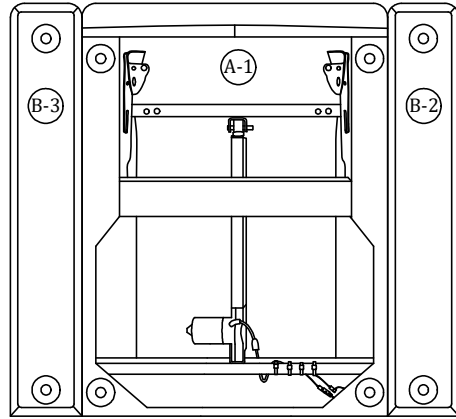

Assembly Instruction of Sofa

Structural accessories

Main structure accessories

Ⓑ-3 1pc
Armrest(L)

Ⓑ-2 1pc
Armrest(R)

Assembly Instruction of Sofa

Step 1

Take out of the plastic feet from the armrest pocket.

Step 2

Step 3

Steps For Assembling Armrest with Switch and Functional Seat

Step 1

Step 2

Step 3

Step 4

Steps For Assembling Armrest with Switch and Functional Seat

Step 5

Step 6

Step 7

Step 8

②  x1

Steps For Assembling Armrest with Switch and Functional Seat

Step 9

Assembly Instruction of Sofa