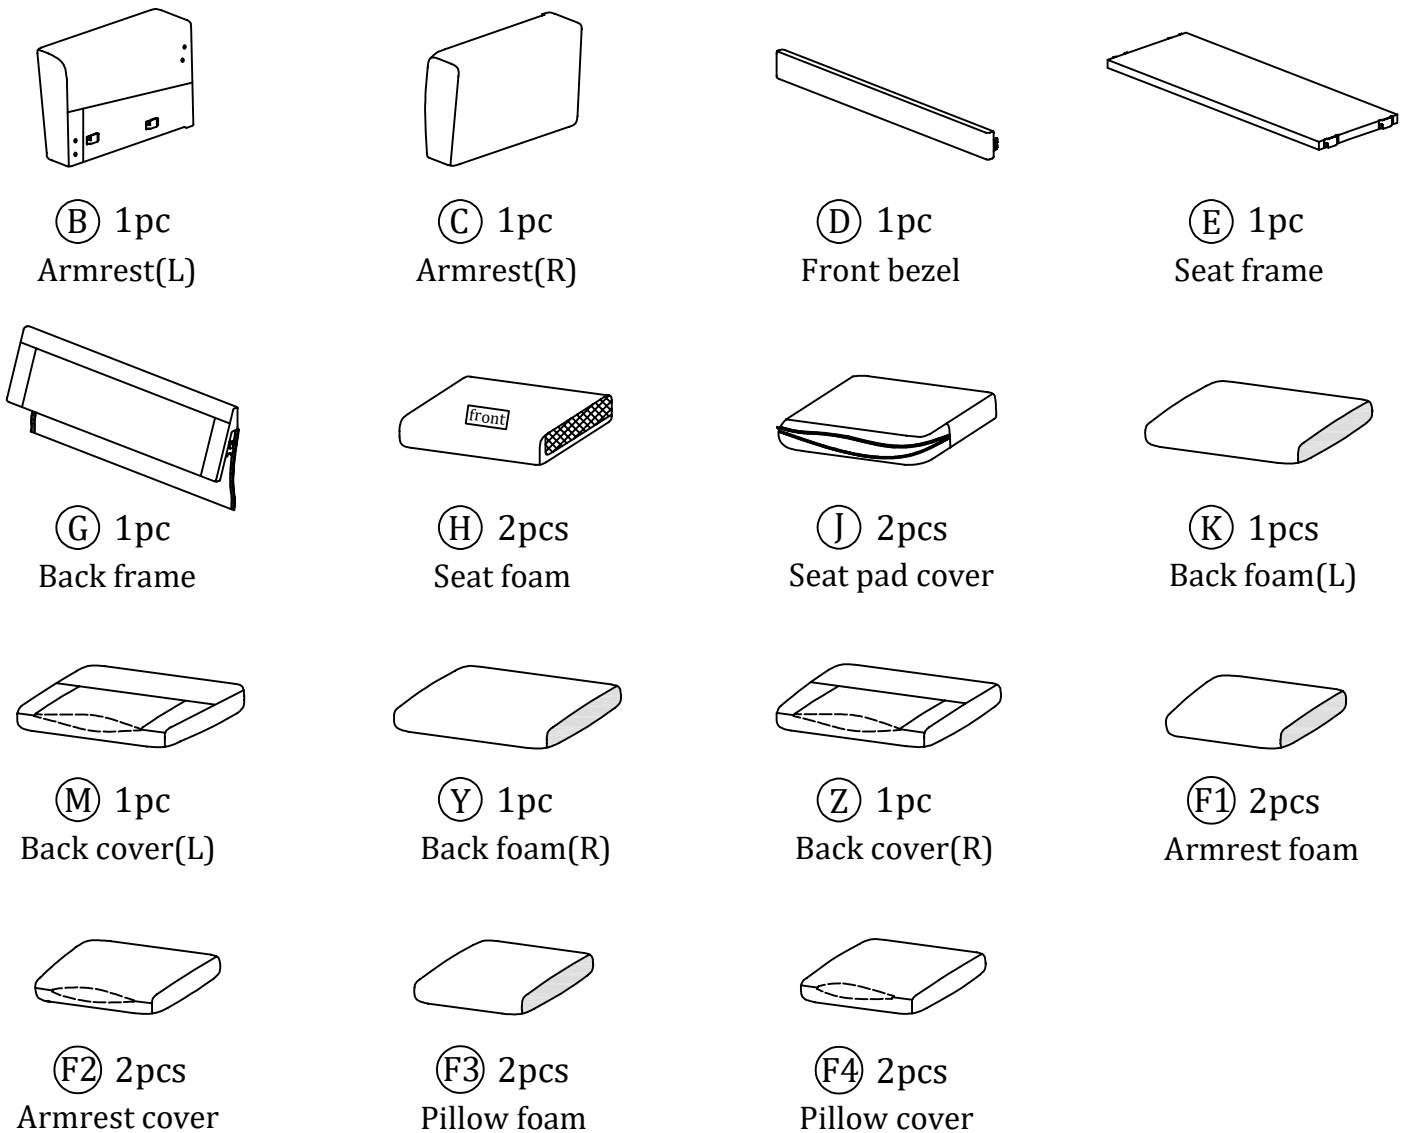

Assembly Instruction of Sofa

Hardware parts

Structural accessories

Main structure accessories

Assembly Instruction of Sofa

Step 1

Side view of the legs after installation.

①		x4
Ⓒ		x1
Ⓑ		x4
Ⓐ		x4