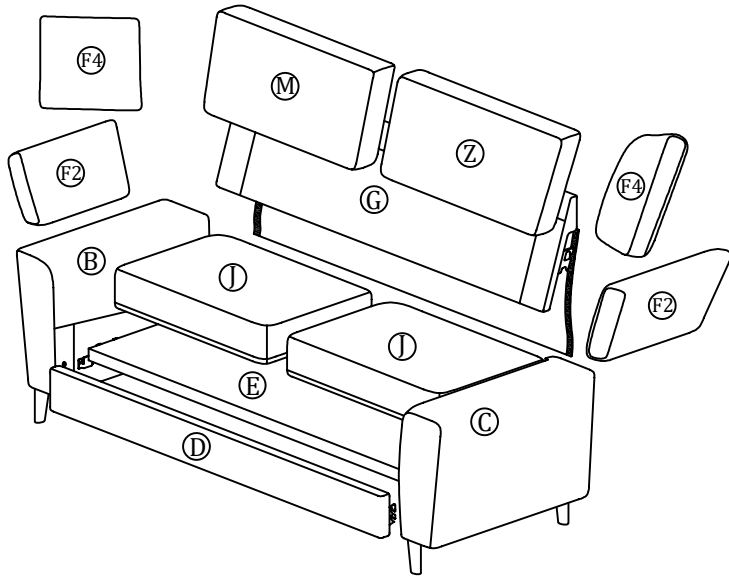

Assembly Instruction of Sofa