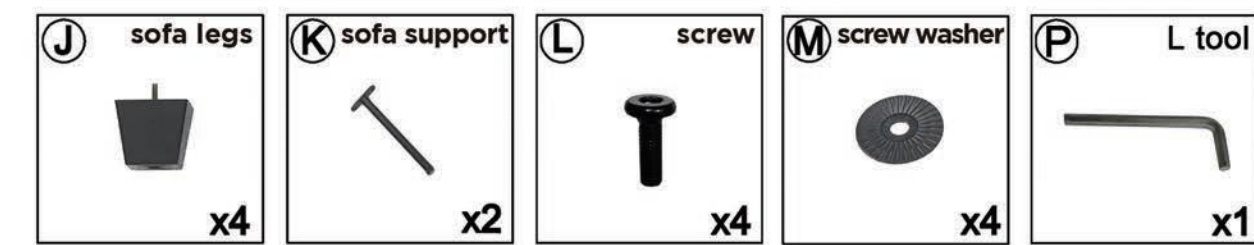

Any question please feel free to contact us, We will provide further assistance within 24 hours.
 EMAIL: support@merluxyhome.com TEL : 901 - 347 - 2181

PRODUCT DISPLAY

PACKAGE CONTENTS

Hardware parts

Main structural accessories