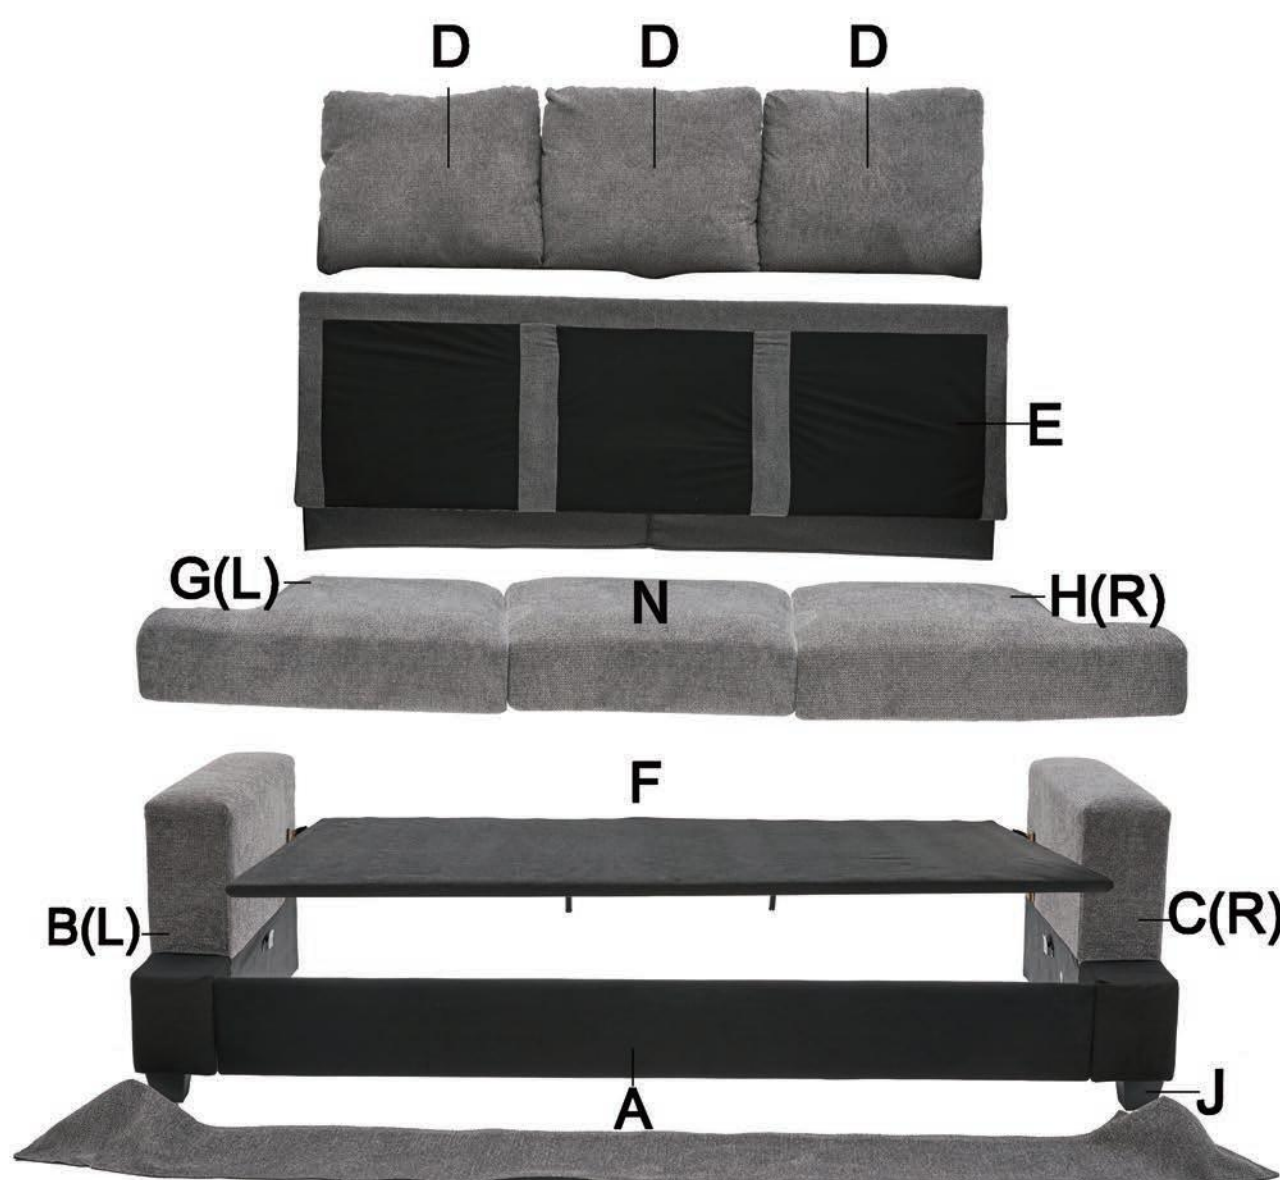

PACKAGE CONTENTS