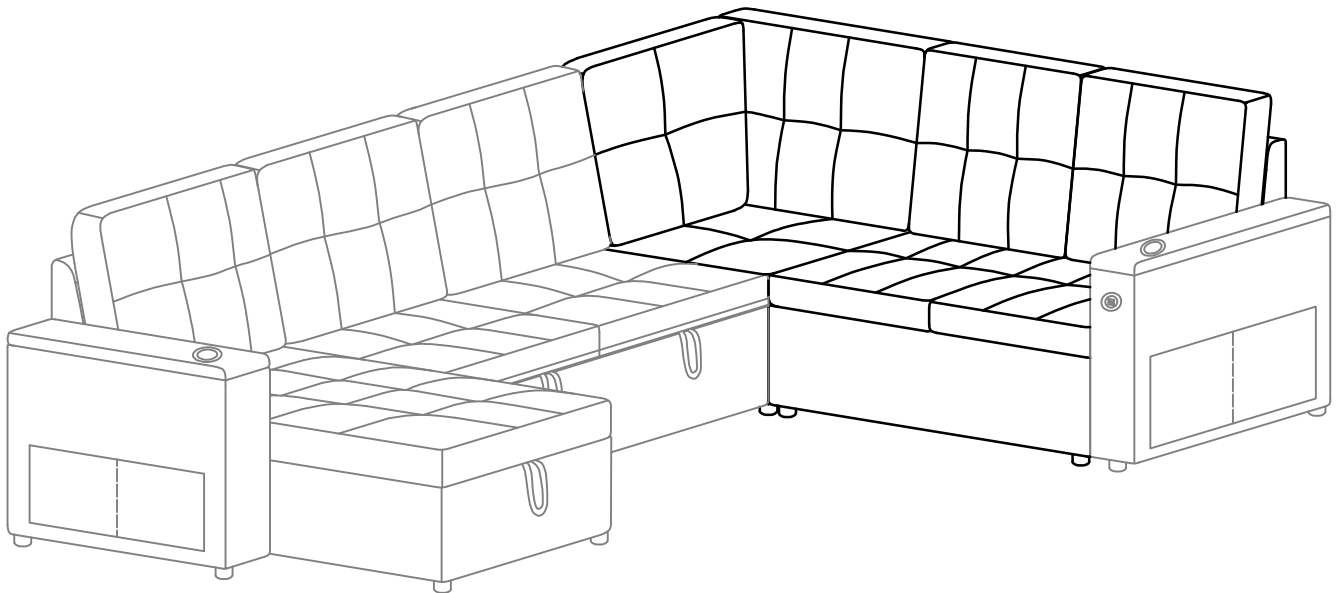

SOFA

Assembly Instruction

SKU:1063050203B/1063050204B

Any question please feel free to contact us:
support@merluxyhome.com TEL:901-347-2181
We will provide further assistance within 24 hours.

Dear customers,