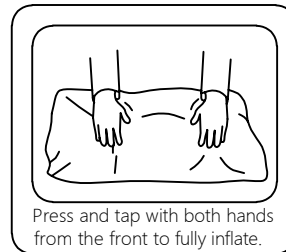

Safety and care advice

Important—Please read these instructions fully before starting assembly

Thanks for your purchase. Before the assembly please follow the instructions to check if all the spare parts and screws are intact.

- Considering the size and weight of the sofa, we recommend two adults to assemble the sofa, on a carpeted or padded area, in the room that it is intended for. Approximate assembly time: 30 minutes.
- Please do not throw away any of the packaging or the instruction until you have checked all the components and hardware and the furniture is fully assembled. Please ensure that the packaging is disposed in a safe and environmentally friendly way.
- Keep all components and packaging out of reach of children or animals to avoid the risk of choking or suffocation.
- Please do not take off the cover, and do not wash.

Your cushions come vacuum packed and sealed for shipping. To restore the cushion's original shape, follow the steps below.

After packing up, place them in somewhere dry and ventilated. After about 72-96 hours, it can be restored to the best use condition.