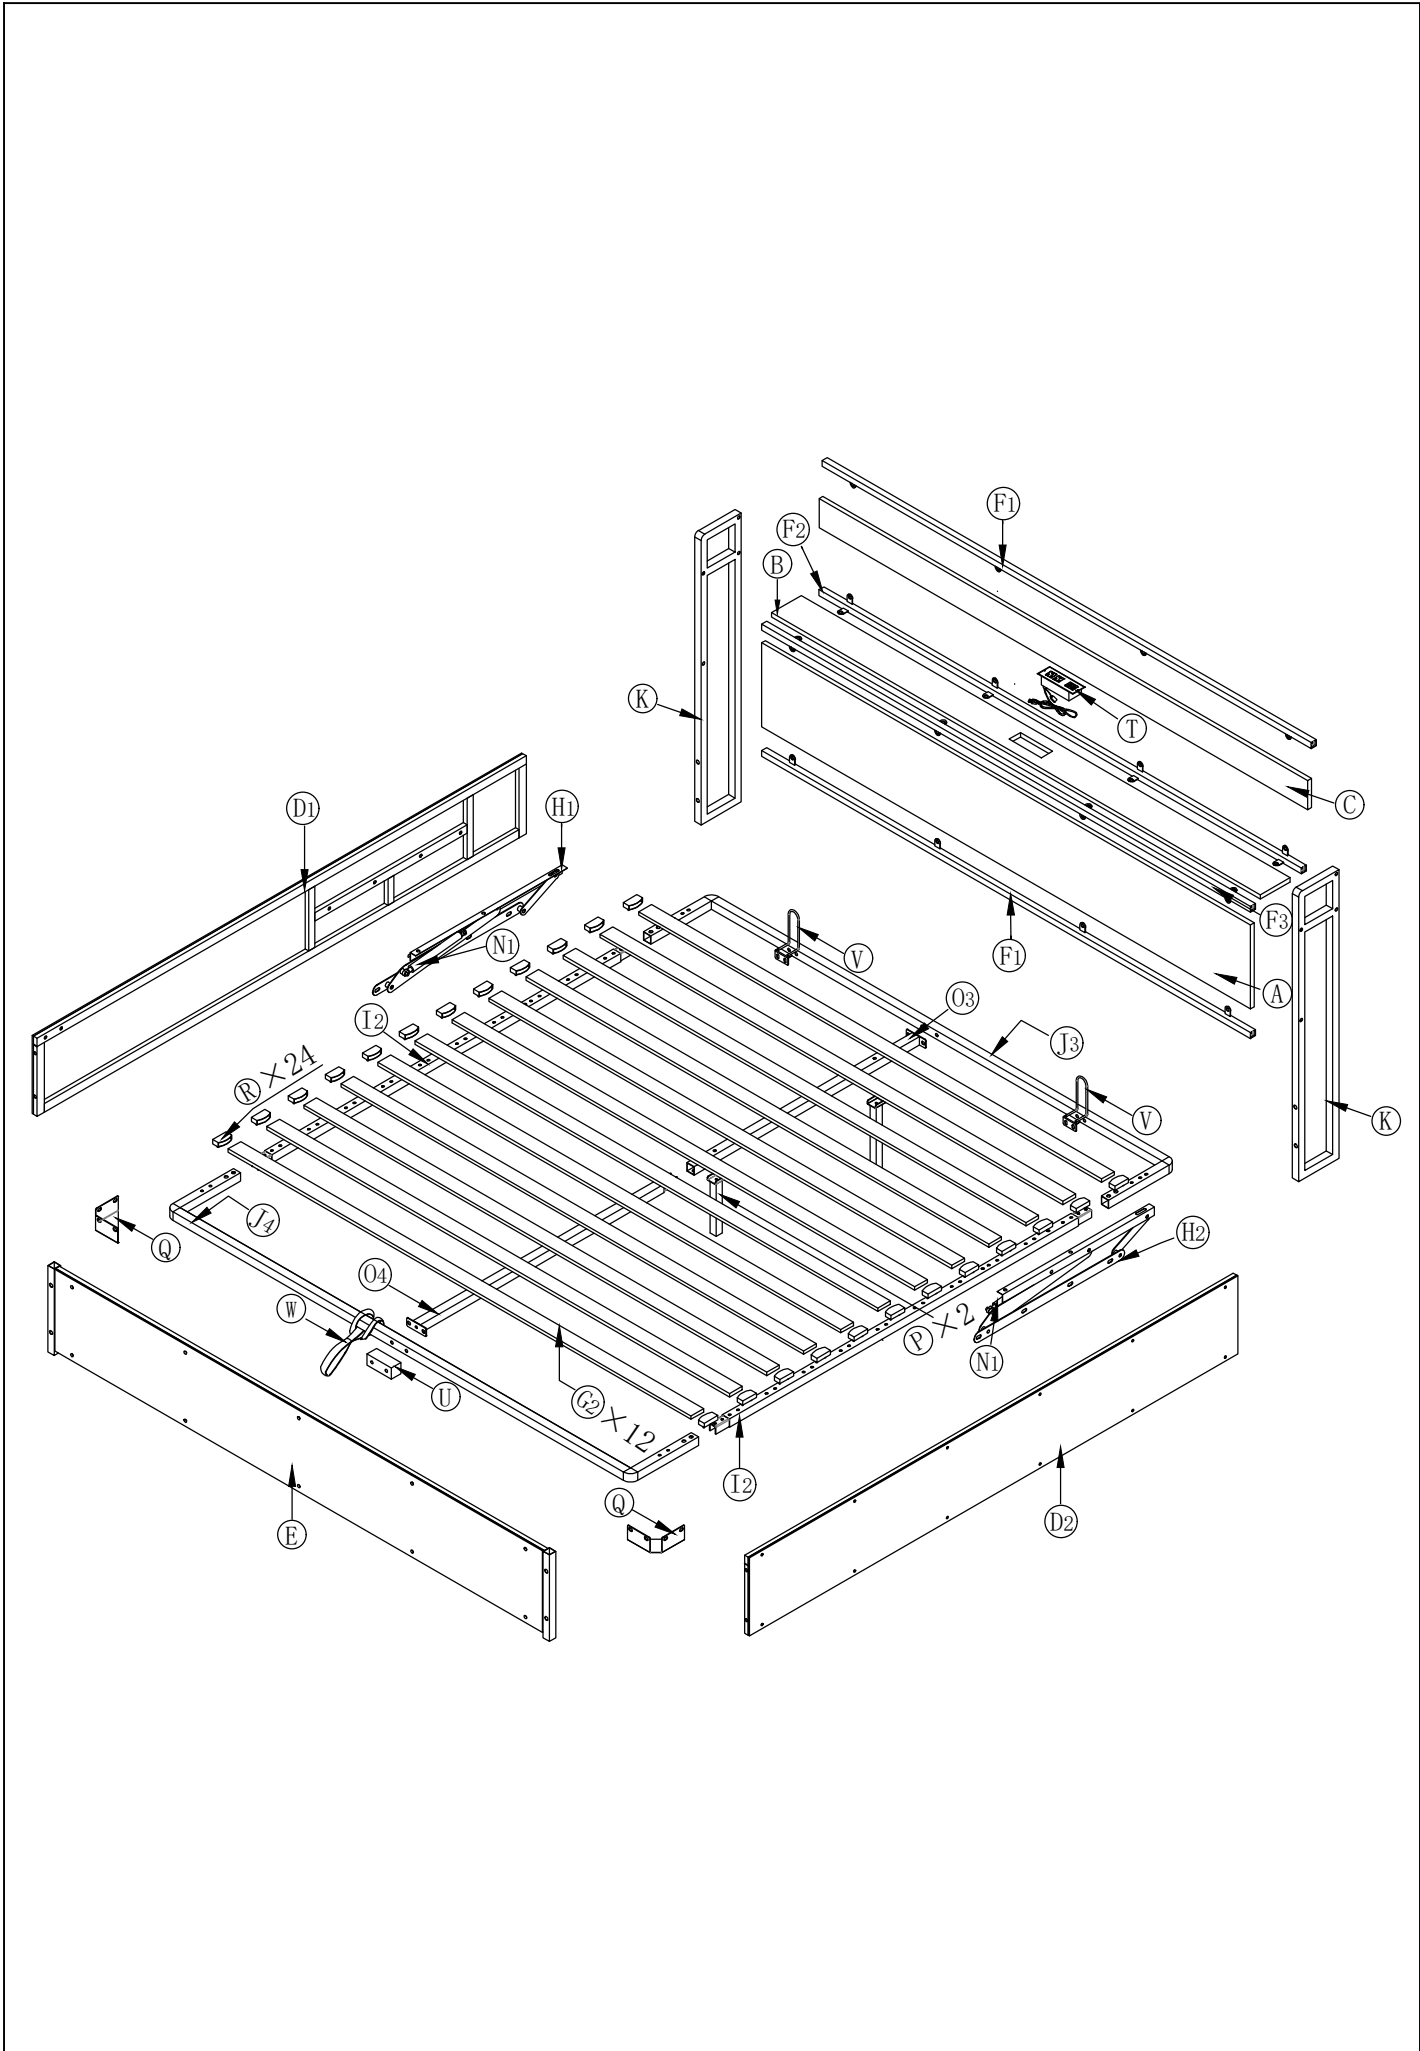

# Lift Up Storage Platform Bed Frame

BMB007 - Q

Dear Customers,  
Thank you for purchasing our product. Please read this instruction manual carefully after receiving this product. It will help you assemble this product quickly, safely and correctly. You can keep this manual for future reference.

# ! IMPORTANT

Please follow the instruction manuals and use a pad to protect the product during your assembly.

Note:

1. Should be assembled on flat ground to keep balance.
2. Before completing the installation, do not tighten the screws.

# Part list

<p>A 1PC</p>  <p>Front headboard</p>	<p>B 1PC</p>  <p>Top headboard</p>	<p>C 1PC</p>  <p>Back bed side</p>
<p>D1 1PC</p>  <p>Left bed side</p>	<p>D2 1PC</p>  <p>Right bed side</p>	<p>E 1PC</p>  <p>Foot board</p>
<p>F1 2PCS</p> 	<p>F2 1PC</p> 	<p>F3 1PC</p> 
<p>G2 12PCS</p>  <p>Slat</p>	<p>H1 1PC</p>  <p>Left lift frame</p>	<p>H2 1PC</p>  <p>Right lift frame</p>
<p>I2 2PCS</p> 	<p>J3 1PC</p> 	<p>J4 1PC</p> 

# Part list

K	2PCS	N1	2PCS	O3	1PC
			Hydraulic rod		Front Middle support bar
O4	1PC	P	2PCS	Q	2PCS
	Rear middle support bar		Support leg		
				R	24PCS
					
T	1PC	U	1PC	V	2PCS
					
				W	1PC
					