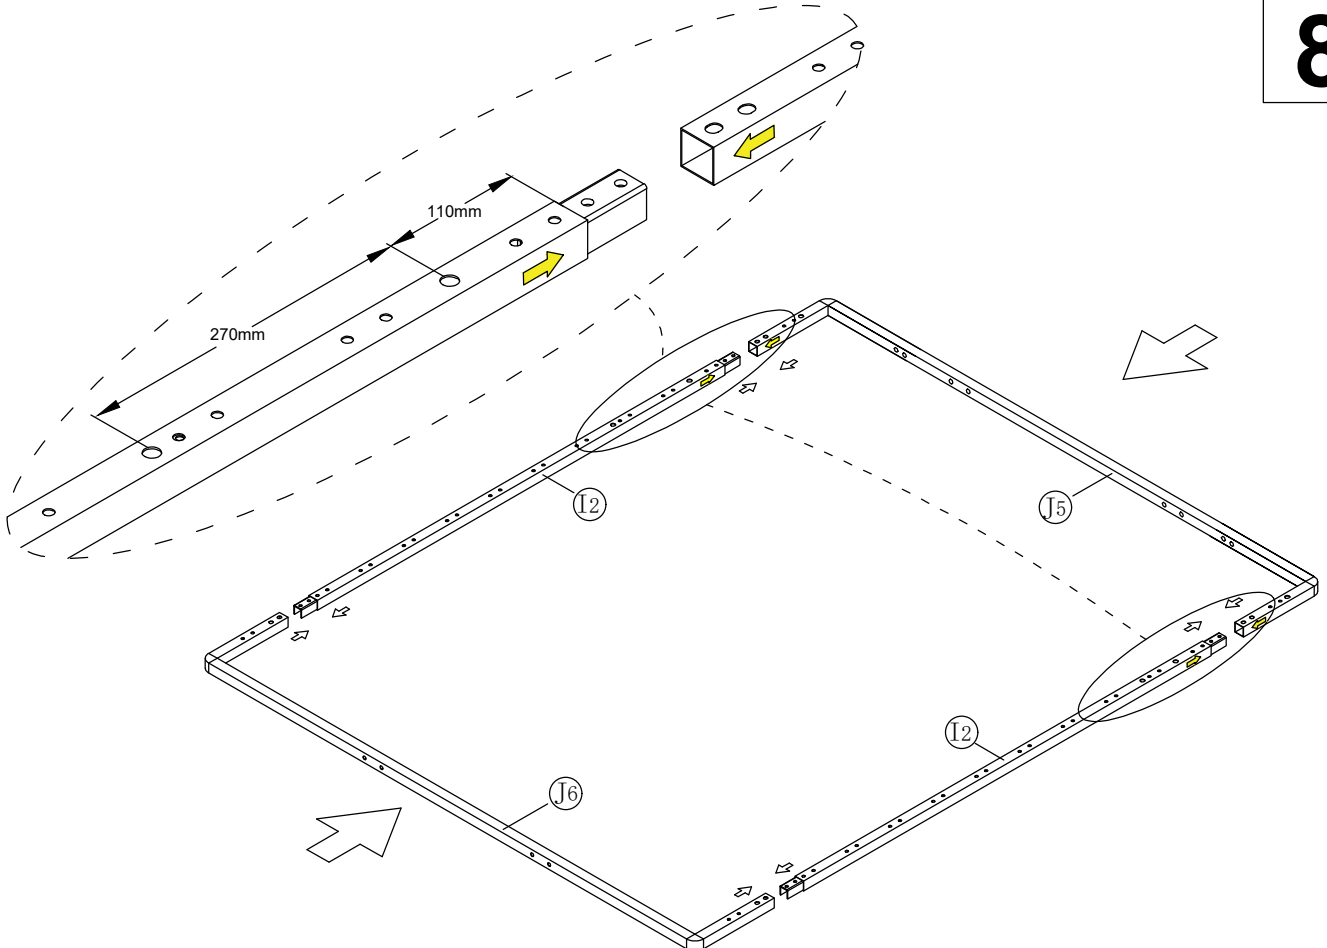

Part list

K	2PCS	N2	2PCS	O3	2PCS
			Hydraulic rod		Front Middle support bar
O4	2PCS	P	4PCS	Q	2PCS
	Rear middle support bar		Support leg		
					R
					24PCS
					
T	1PC	U	1PC	V	2PCS
					
					W
					1PC
					

Hardware list

X1	16PCS	X2	12PCS	X3	12PCS	X4	28PCS
	M8*45mm		M8*40mm		M8*30mm		M8*16mm
X5	24PCS	X6	2PCS	Y	10PCS		
	M6*14mm		M3*16mm		M8		
Z1	1PC	Z2	1PC	Z3	1PC		
	M8 Spanner		M6 Spanner		M8 Spanner		

1

X2		4PCS
----	---	------

2

Back side

3

4

5

X5  8PCS

6

X5  8PCS

7

8

X1		2PCS
----	---	------

X4		8PCS
----	---	------

13

X1		4PCS
----	---	------

14

Q		2PCS
X4		8PCS