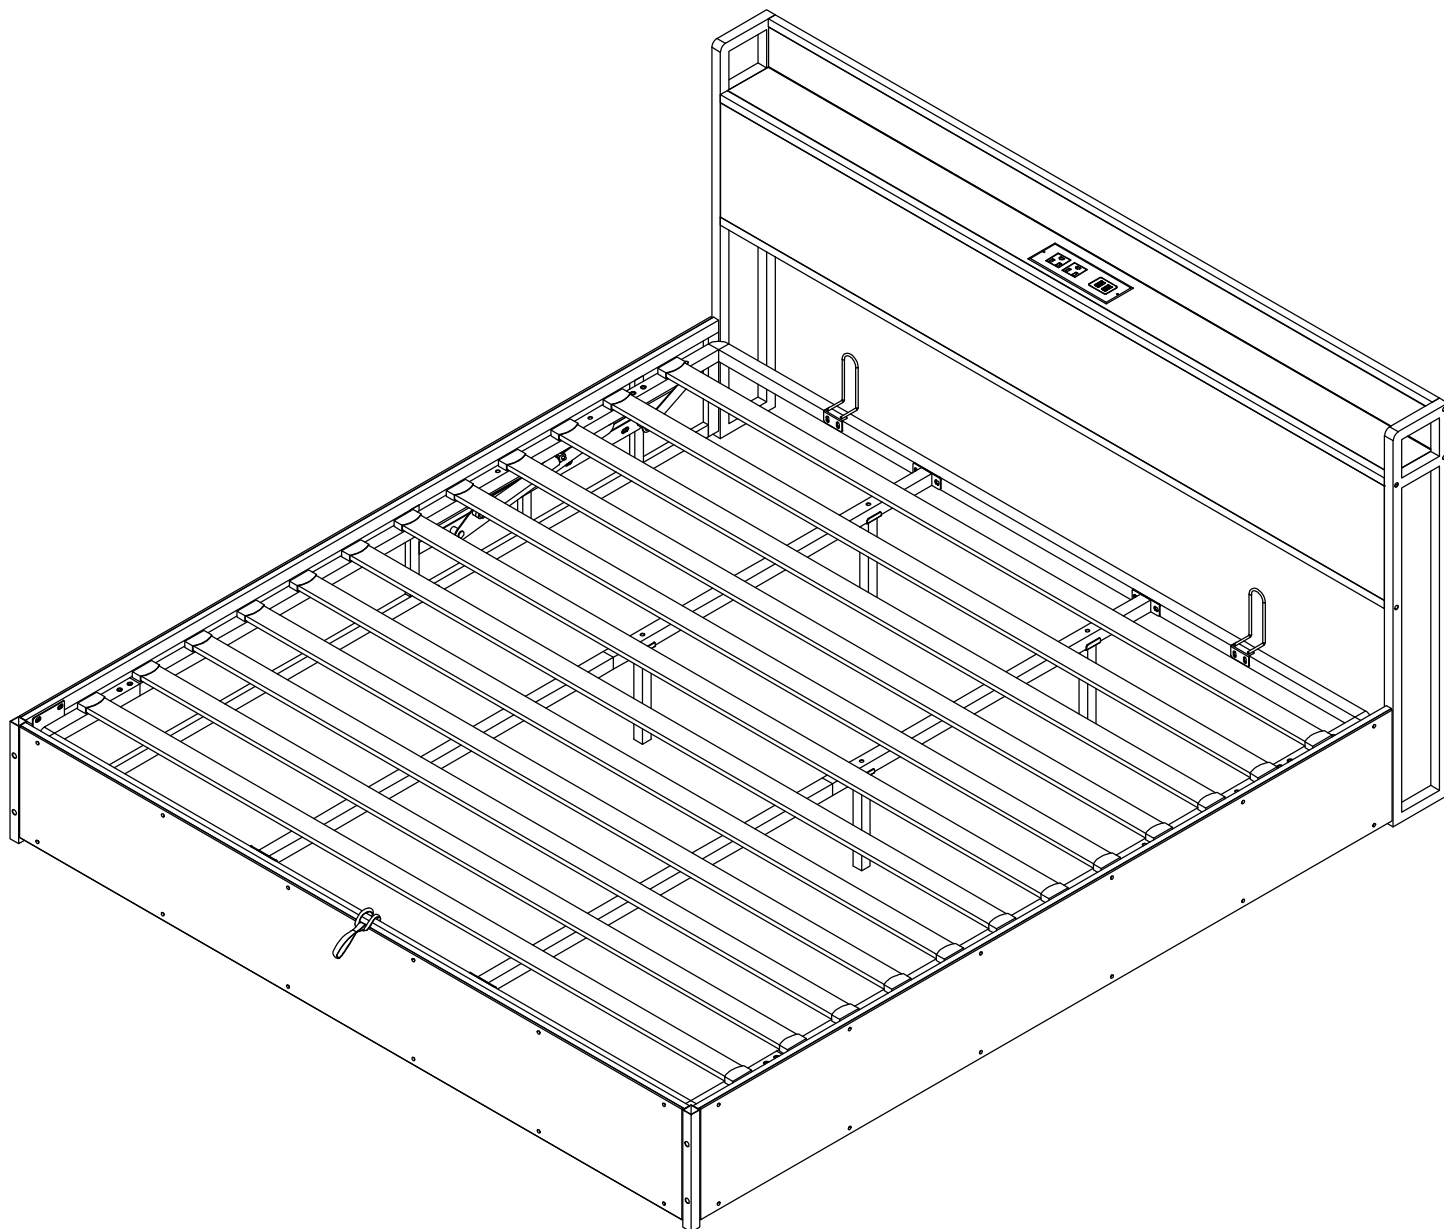

Lift Up Storage Platform Bed Frame

BMB007 - K

Dear Customers,

Thank you for purchasing our product. Please read this instruction manual carefully after receiving this product. It will help you assemble this product quickly, safely and correctly. You can keep this manual for future reference.

! IMPORTANT

Please follow the instruction manuals and use a pad to protect the product during your assembly.

Note:

1. Should be assembled on flat ground to keep balance.
2. Before completing the installation, do not tighten the screws.

For easier and better assembly, 2 or more adults are required.

Part list

<p>A 1PC</p>  <p>Front headboard</p>	<p>B 1PC</p>  <p>Top headboard</p>	<p>C 1PC</p>  <p>Back bed side</p>
<p>D1 1PC</p>  <p>Left bed side</p>	<p>D2 1PC</p>  <p>Right bed side</p>	<p>E 1PC</p>  <p>Footboard</p>
<p>F1 2PCS</p> 	<p>F2 1PC</p> 	<p>F3 1PC</p> 
<p>G3 12PCS</p>  <p>Slat</p>	<p>H1 1PC</p>  <p>Left lift frame</p>	<p>H2 1PC</p>  <p>Right lift frame</p>
<p>I2 2PCS</p> 	<p>J5 1PC</p> 	<p>J6 1PC</p> 

Part list

K	2PCS	N2	2PCS	O3	2PCS
			Hydraulic rod		Front Middle support bar
O4	2PCS	P	4PCS	Q	2PCS
	Rear middle support bar		Support leg		
					R
					24PCS
					
T	1PC	U	1PC	V	2PCS
					
					W
					1PC
					