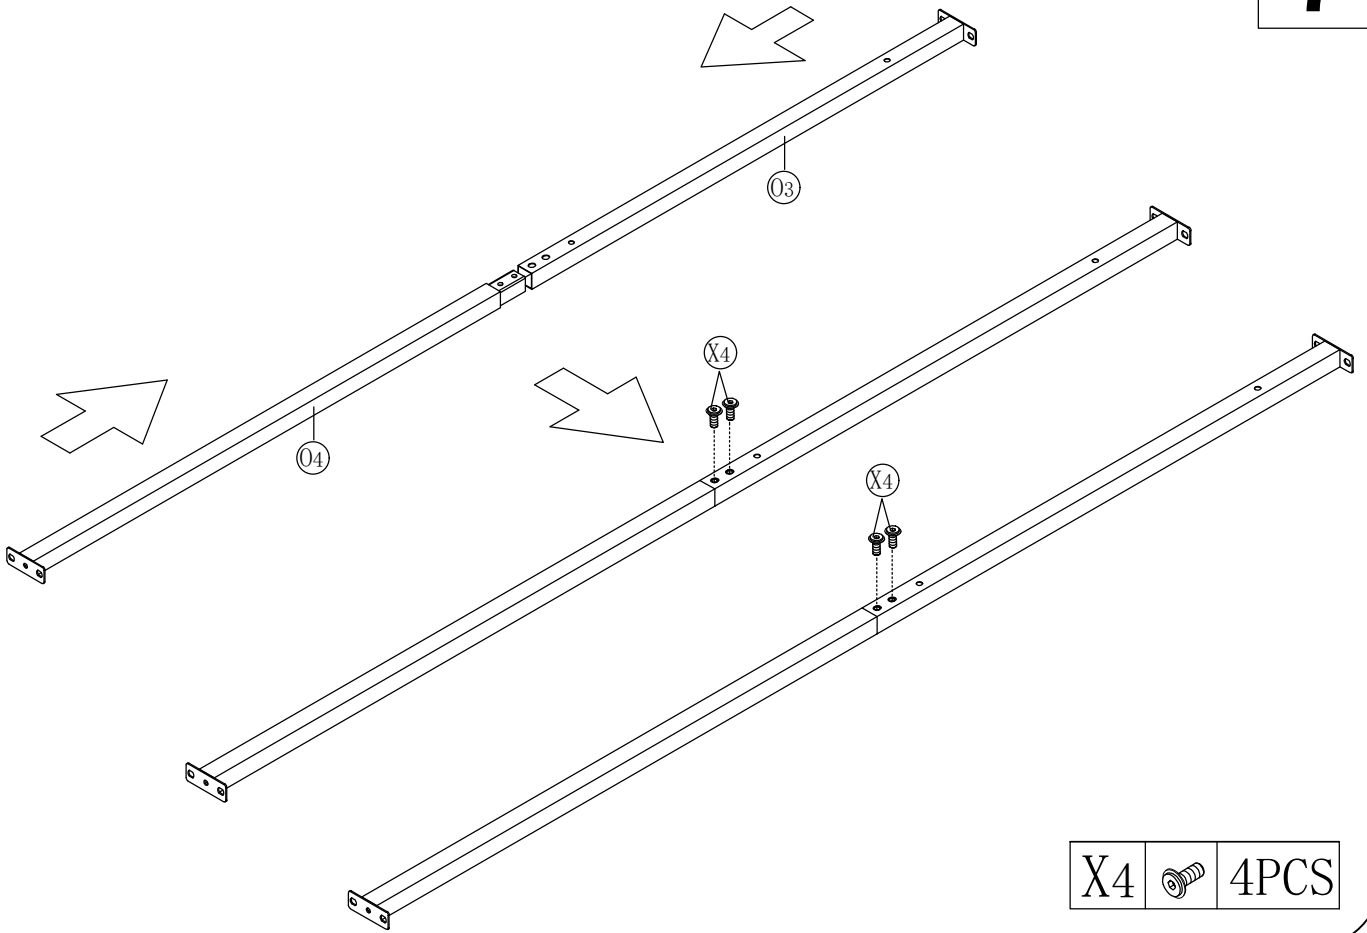

Part list

K	2PCS	N2	2PCS	O3	2PCS
			Hydraulic rod		Front Middle support bar
O4	2PCS	P	4PCS	Q	2PCS
	Rear middle support bar		Support leg		
					R
					24PCS
					
T	1PC	U	1PC	V	2PCS
					
					W
					1PC
					

Hardware list

X1	16PCS	X2	12PCS	X3	12PCS	X4	28PCS
	M8*45mm		M8*40mm		M8*30mm		M8*16mm
X5	24PCS	X6	2PCS	Y	10PCS		
	M6*14mm		M3*16mm		M8		
Z1	1PC	Z2	1PC	Z3	1PC		
	M8 Spanner		M6 Spanner		M8 Spanner		

1

X2		4PCS
----	---	------

2

Back side

3

4

5

X5  8PCS

6

X5  8PCS

7

8

X1		2PCS
----	---	------

X4		8PCS
----	---	------

13

X1		4PCS
----	---	------

14

Q		2PCS
X4		8PCS