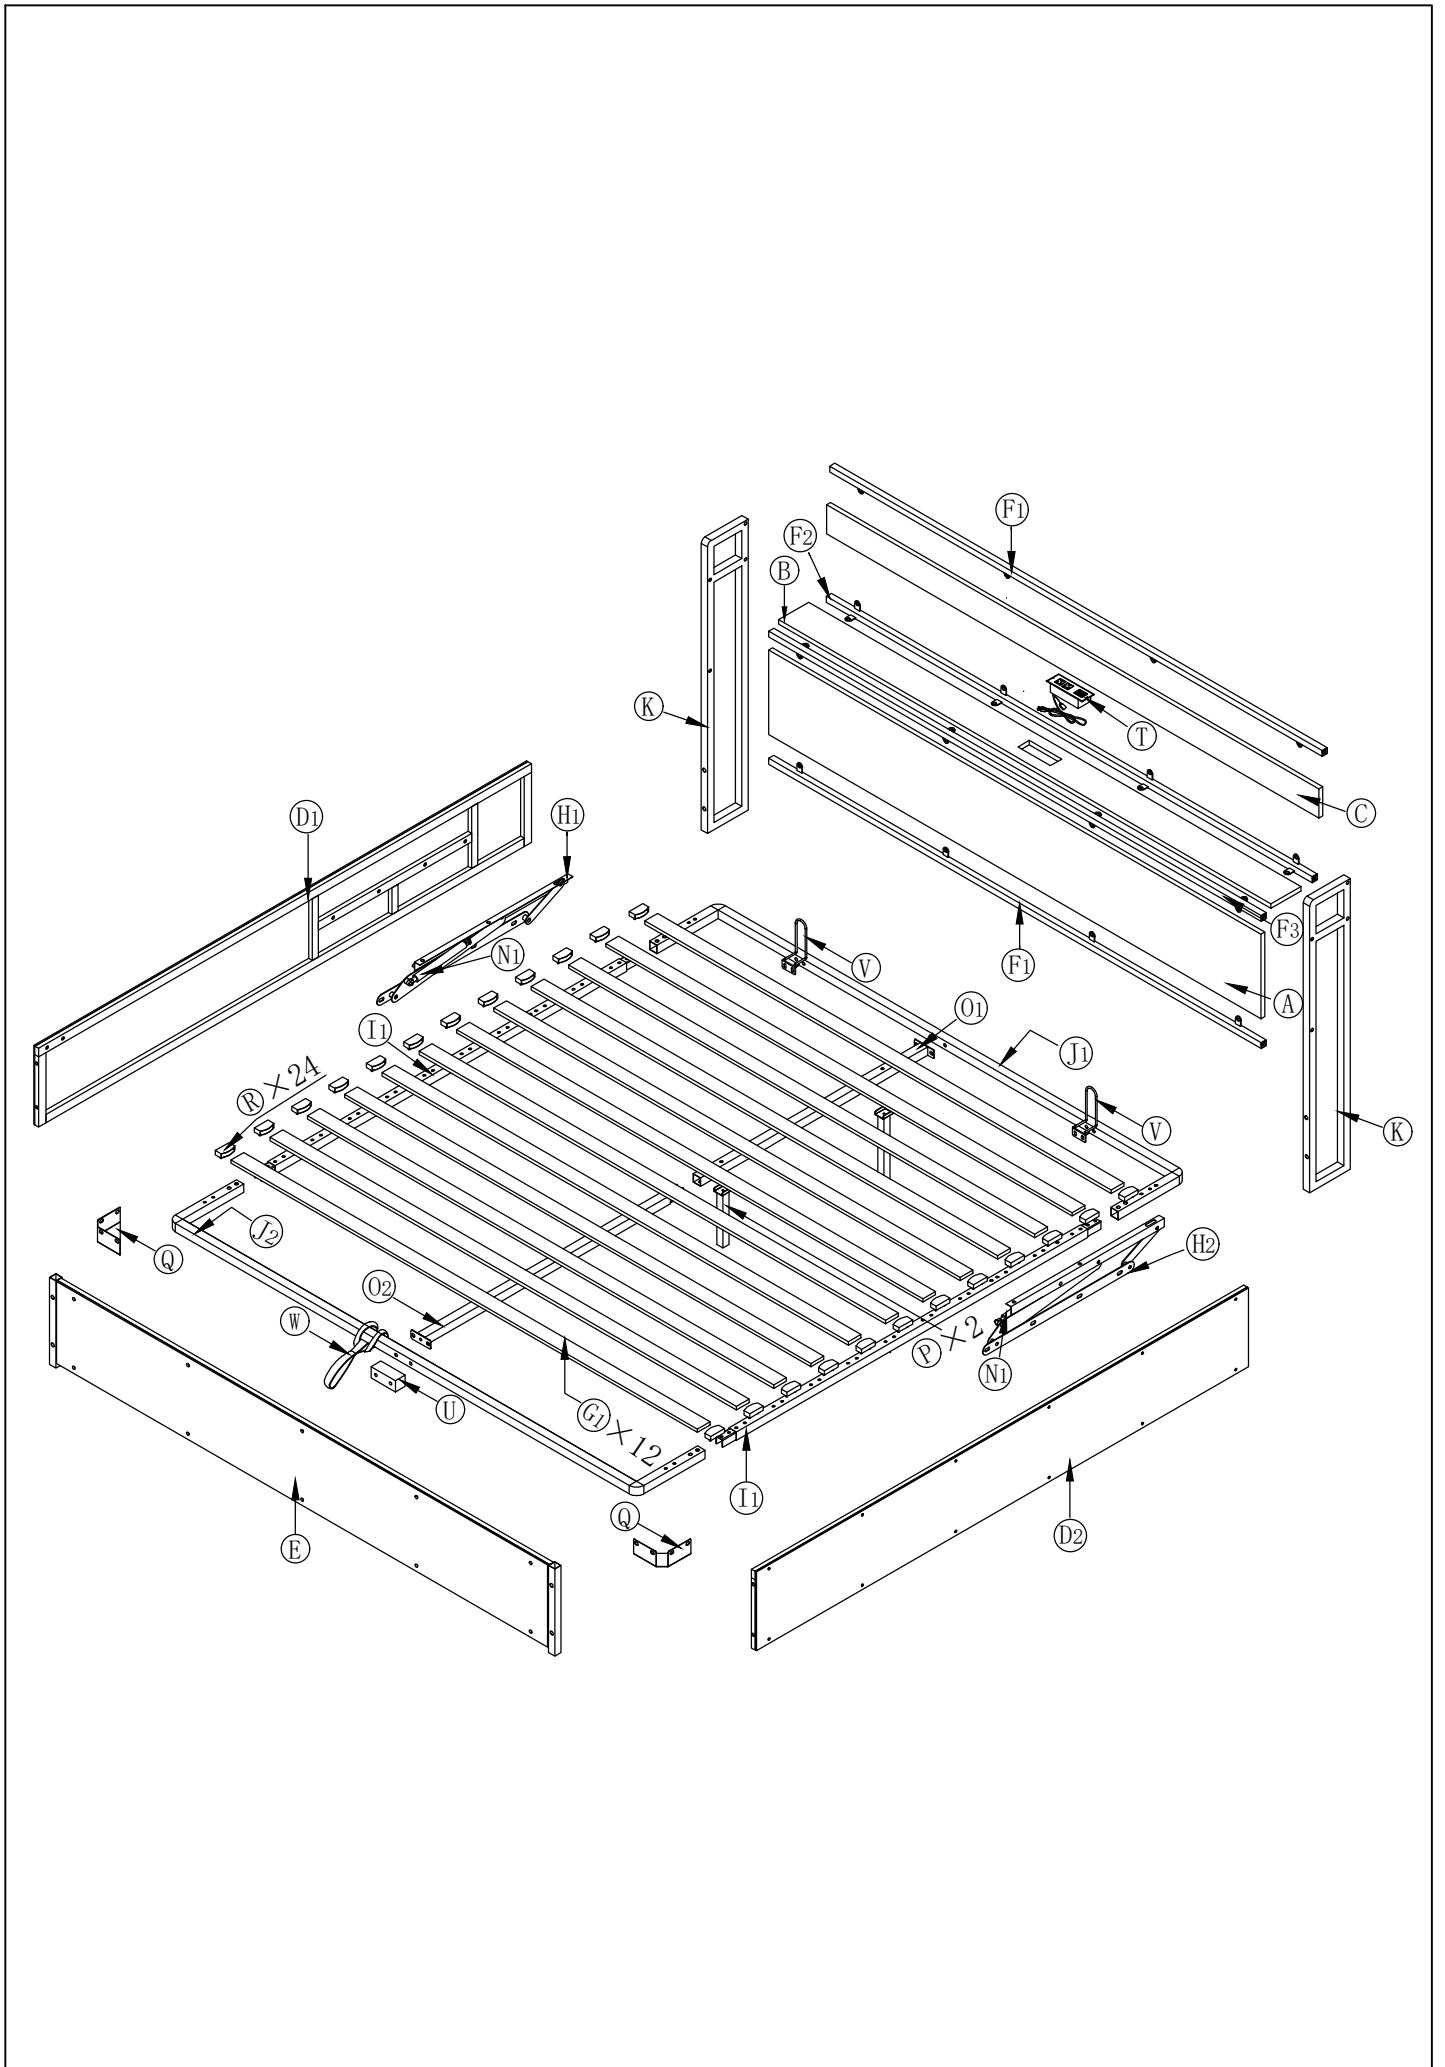

# Lift Up Storage Platform Bed Frame

BMB007 - F

Dear Customers,

Thank you for purchasing our product. Please read this instruction manual carefully after receiving this product. It will help you assemble this product quickly, safely and correctly. You can keep this manual for future reference.

# ! IMPORTANT

Please follow the instruction manuals and use a pad to protect the product during your assembly.

Note:

1. Should be assembled on flat ground to keep balance.
2. Before completing the installation, do not tighten the screws.

# Part list

<p>A 1PC</p>  <p>Front headboard</p>	<p>B 1PC</p>  <p>Top headboard</p>	<p>C 1PC</p>  <p>Back bed side</p>
<p>D1 1PC</p>  <p>Left bed side</p>	<p>D2 1PC</p>  <p>Right bed side</p>	<p>E 1PC</p>  <p>Foot board</p>
<p>F1 2PCS</p> 	<p>F2 1PC</p> 	<p>F3 1PC</p> 
<p>G1 12PCS</p>  <p>Slat</p>	<p>H1 1PC</p>  <p>Left lift frame</p>	<p>H2 1PC</p>  <p>Right lift frame</p>
<p>I1 2PCS</p> 	<p>J1 1PC</p> 	<p>J2 1PC</p> 

# Part list

K	2PCS	N1	2PCS	O1	1PC
			Hydraulic rod		Front Middle support bar
O2	1PC	P	2PCS	Q	2PCS
	Rear middle support bar		Support leg		
				R	24PCS
					
T	1PC	U	1PC	V	2PCS
					
				W	1PC
					