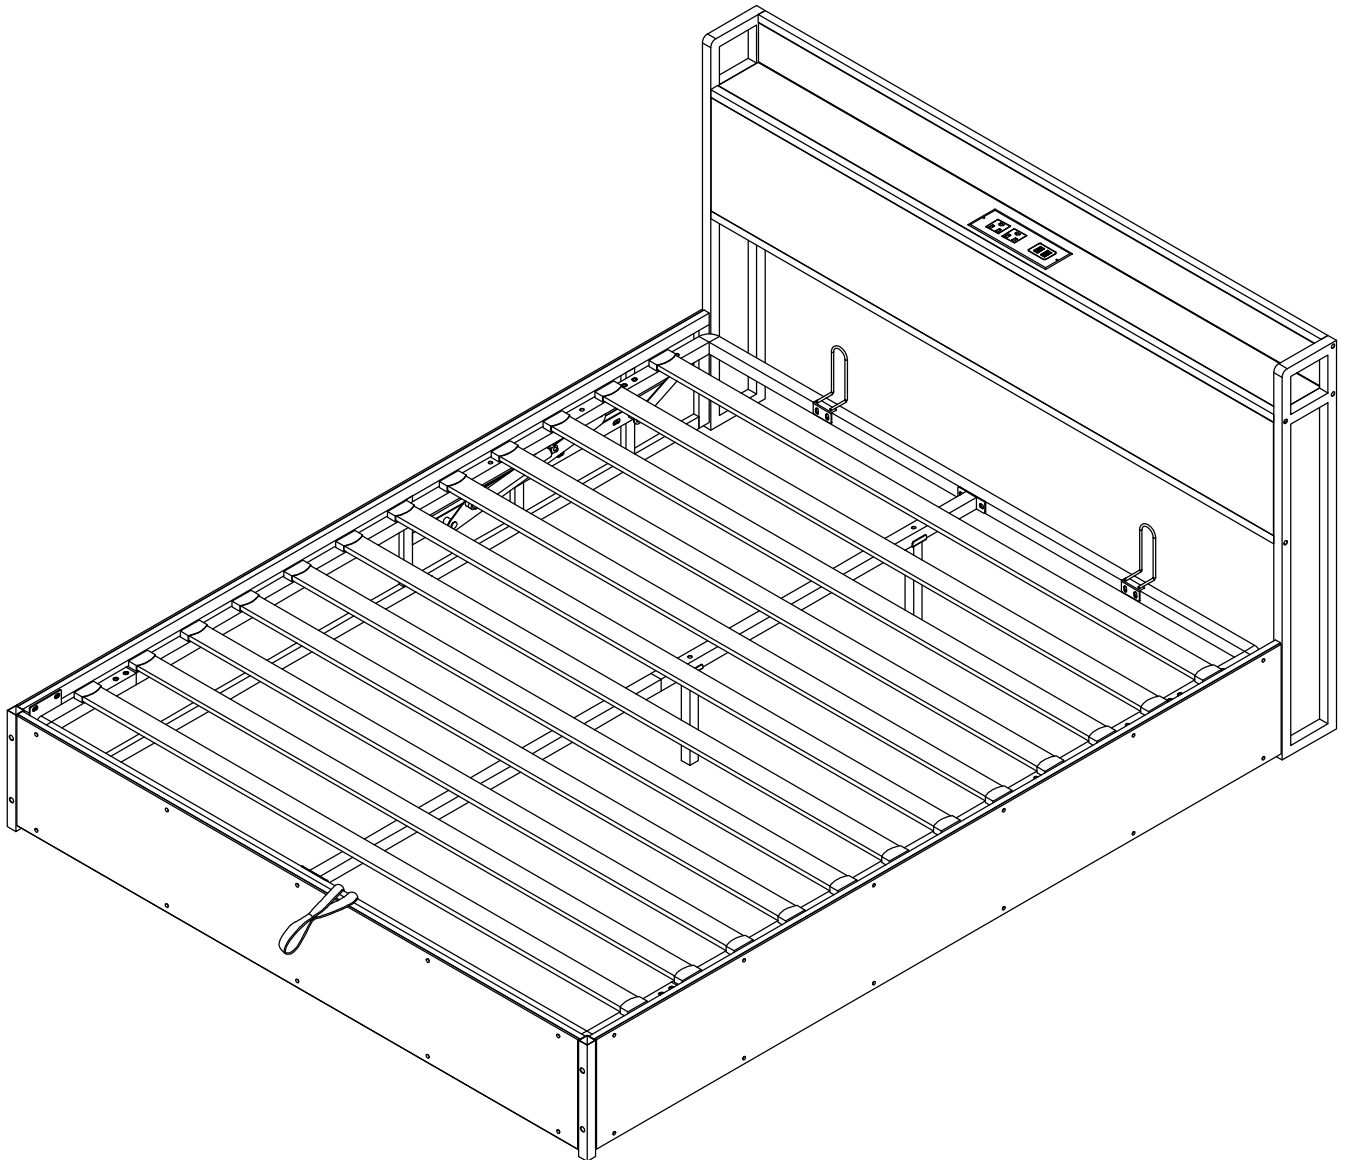

# Lift Up Storage Platform Bed Frame

BMB007 - F

Dear Customers,

Thank you for purchasing our product. Please read this instruction manual carefully after receiving this product. It will help you assemble this product quickly, safely and correctly. You can keep this manual for future reference.

# ! IMPORTANT

Please follow the instruction manuals and use a pad to protect the product during your assembly.

Note:

1. Should be assembled on flat ground to keep balance.
2. Before completing the installation, do not tighten the screws.

# Part list

<p>A 1PC</p>  <p>Front headboard</p>	<p>B 1PC</p>  <p>Top headboard</p>	<p>C 1PC</p>  <p>Back bed side</p>
<p>D1 1PC</p>  <p>Left bed side</p>	<p>D2 1PC</p>  <p>Right bed side</p>	<p>E 1PC</p>  <p>Foot board</p>
<p>F1 2PCS</p> 	<p>F2 1PC</p> 	<p>F3 1PC</p> 
<p>G1 12PCS</p>  <p>Slat</p>	<p>H1 1PC</p>  <p>Left lift frame</p>	<p>H2 1PC</p>  <p>Right lift frame</p>
<p>I1 2PCS</p> 	<p>J1 1PC</p> 	<p>J2 1PC</p> 

# Part list

K	2PCS	N1	2PCS	O1	1PC
			Hydraulic rod		Front Middle support bar
O2	1PC	P	2PCS	Q	2PCS
	Rear middle support bar		Support leg		
				R	24PCS
					
T	1PC	U	1PC	V	2PCS
					
				W	1PC
					