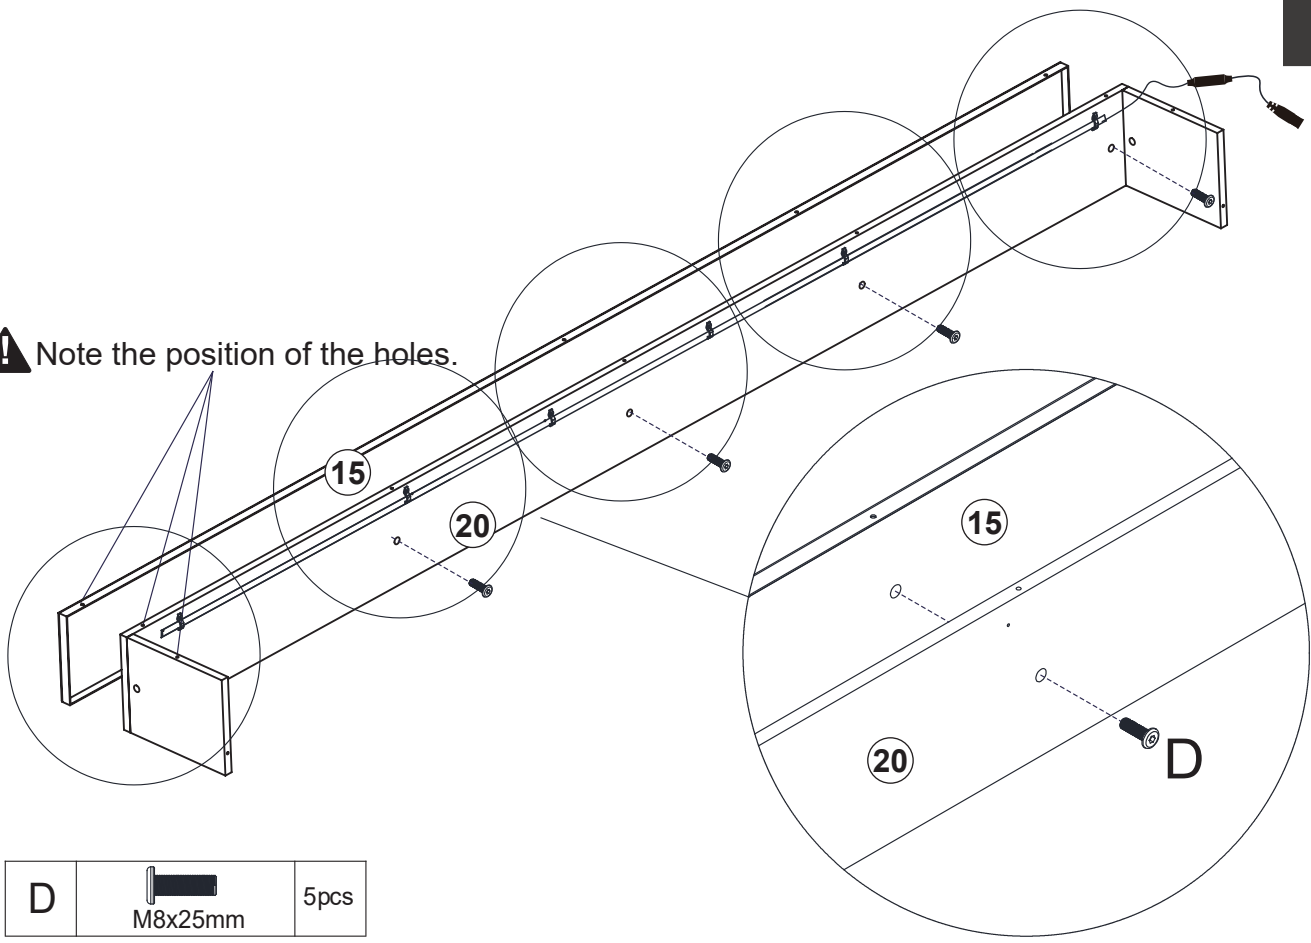

ASSEMBLY INSTRUCTIONS

1

M	 ST3.2x10mm	6 pcs
---	--	-------

Accessory N is not locked tight at first

LED light strip

Fastening accessories N

Tear double-sided adhesive tape apart.

2

J	 M5x45mm	2 pcs
---	---	-------

ASSEMBLY INSTRUCTIONS

3

⚠ Note the position of the holes.

D		5 pcs
M8x25mm		

4

J		2 pcs
M5x45mm		

5