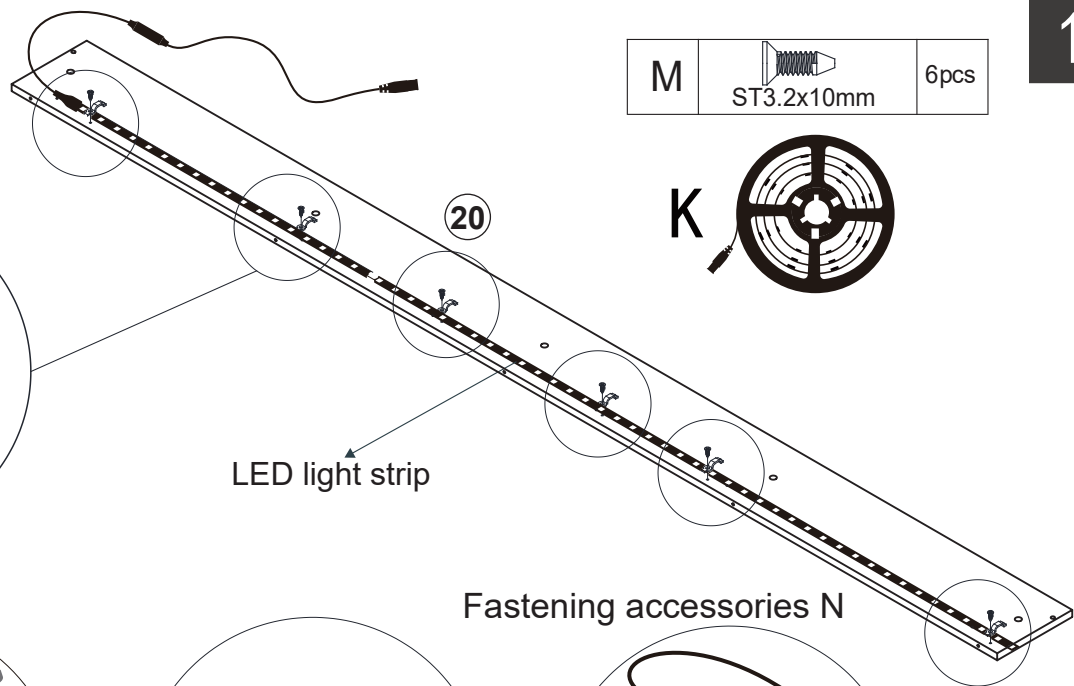

ASSEMBLY INSTRUCTIONS

PARTS LIST(Drawer not included)

<p>22</p>  <p>2PCS</p>	<p>23</p>  <p>1PC</p>	<p>24</p>  <p>2PCS</p>
<p>25</p>  <p>2PCS</p>	<p>26</p>  <p>5PCS</p>	<p>27</p>  <p>4PCS</p>
<p>28</p>  <p>1PC</p>	<p>29</p>  <p>2PCS</p>	<p>A</p>  <p>M8*12mm White zinc 6PCS</p>
<p>B</p>  <p>M8*14mm Color zinc 12PCS</p>	<p>C</p>  <p>M8*18mm 25PCS</p>	<p>D</p>  <p>M8*25mm 13PCS</p>
<p>E</p>  <p>M8*30mm Color zinc 7PCS</p>	<p>F</p>  <p>M8*38mm 32PCS</p>	<p>G</p>  <p>M8*50mm 2PC</p>
<p>H</p>  <p>M8*70mm 6PCS</p>	<p>I</p>  <p>M5*25mm 12PCS</p>	<p>J</p>  <p>M5*45mm 6PCS</p>
<p>K</p>  <p>1PC</p>	<p>L</p>  <p>ST4.2*10mm 2PCS</p>	<p>M</p>  <p>ST3.2*10mm 6PCS</p>

ASSEMBLY INSTRUCTIONS

PARTS LIST(Drawer not included)

<p>N</p>  <p>6PCS</p>	<p>O</p>  <p>2.5*2.5mm</p> <p>1PC</p>
<p>P</p>  <p>5*5mm</p> <p>1PC</p>	<p>Q</p>  <p>8*27mm</p> <p>2PCS</p>
<p>U</p>  <p>1PC</p>	

ASSEMBLY INSTRUCTIONS

1

M	 ST3.2x10mm	6 pcs
---	--	-------

Accessory N is not locked tight at first

LED light strip

Fastening accessories N

Tear double-sided adhesive tape apart.

2

J	 M5x45mm	2 pcs
---	---	-------

ASSEMBLY INSTRUCTIONS

3

⚠ Note the position of the holes.

D		5 pcs
M8x25mm		

4

J		2 pcs
M5x45mm		

5