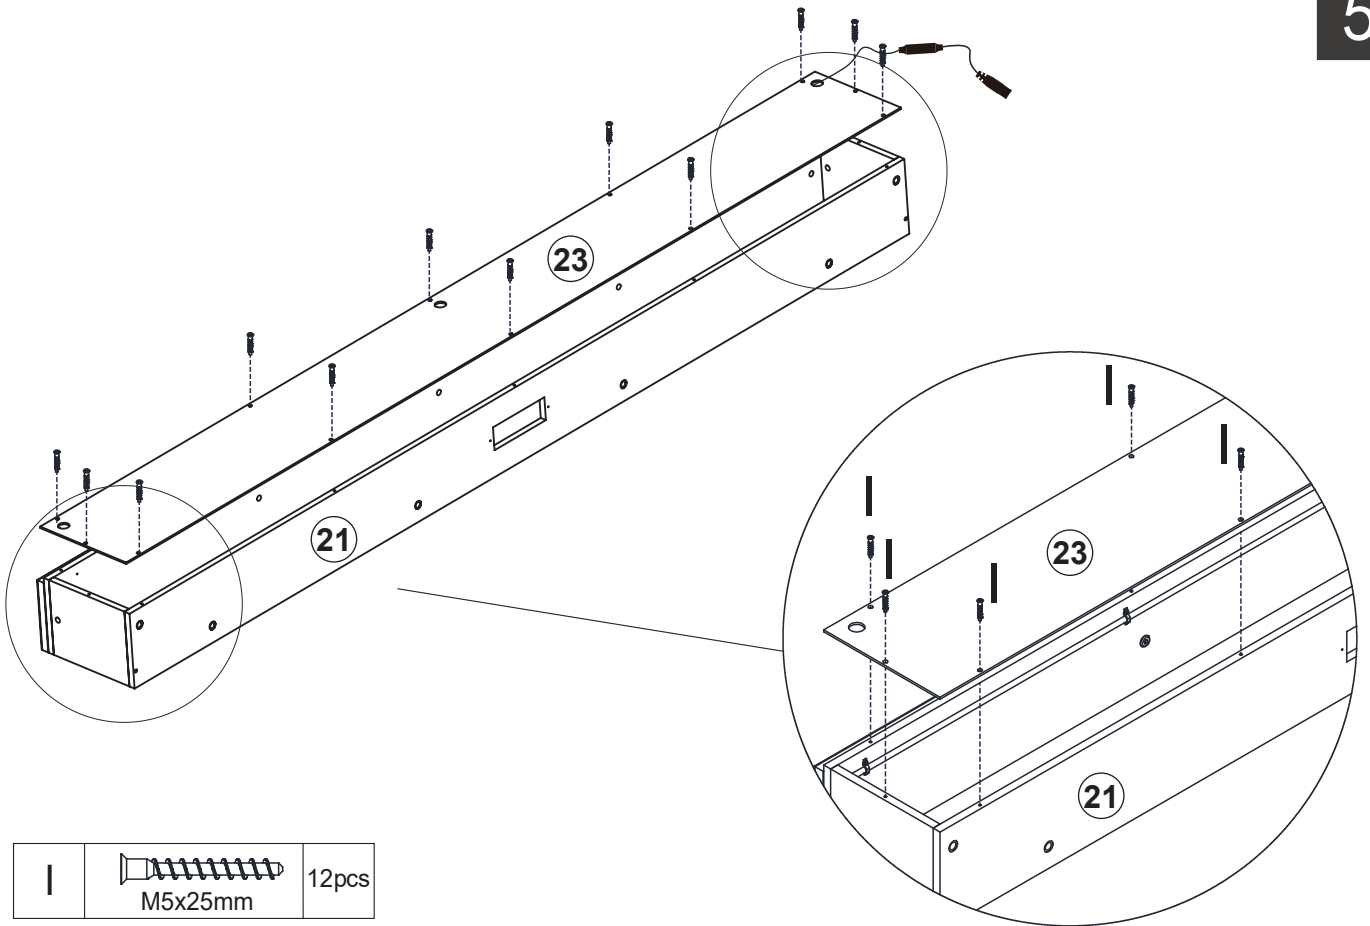

ASSEMBLY INSTRUCTIONS

1

M	 ST3.2x10mm	6 pcs
---	--	-------

Accessory N is not locked tight at first

LED light strip

Fastening accessories N

Tear double-sided adhesive tape apart.

2

J	 M5x45mm	2 pcs
---	---	-------

ASSEMBLY INSTRUCTIONS

3

⚠ Note the position of the holes.

D		5 pcs
M8x25mm		

4

J		2 pcs
M5x45mm		

5