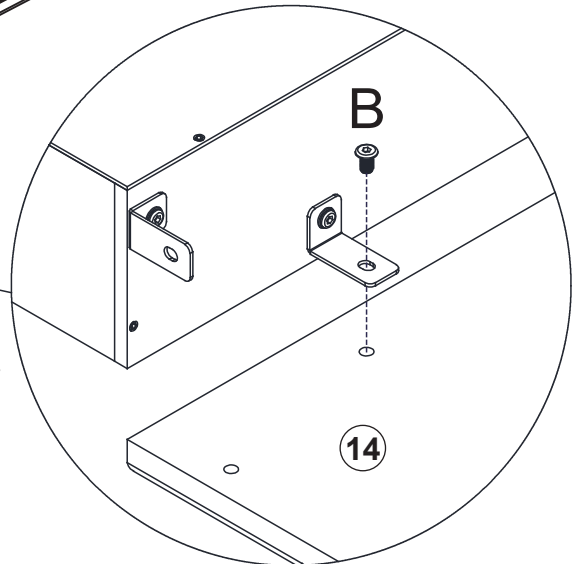

ASSEMBLY INSTRUCTIONS

1

M	 ST3.2x10mm	6 pcs
---	--	-------

Accessory N is not locked tight at first

LED light strip

Fastening accessories N

Tear double-sided adhesive tape apart.

2

J	 M5x45mm	2 pcs
---	---	-------

ASSEMBLY INSTRUCTIONS

3

⚠ Note the position of the holes.

D		5 pcs
M8x25mm		

4

J		2 pcs
M5x45mm		

5

I		12pcs
	M5x25mm	

6

Note that the color of screw A is white zinc not black.

A		6pcs
	M8x12mm	

ASSEMBLY INSTRUCTIONS

7

Note that the color of screw B is color zinc not black.

B		4pcs
	M8x14mm	

8

Note that the color of screw B is color zinc not black.

B		8pcs
	M8x14mm	

ASSEMBLY INSTRUCTIONS

9

10

ASSEMBLY INSTRUCTIONS

11