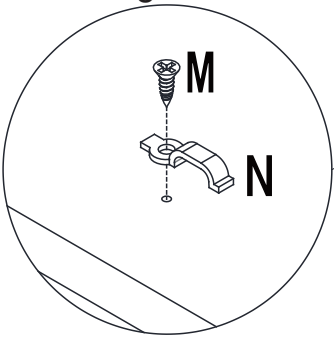

ASSEMBLY INSTRUCTIONS

PARTS LIST(Drawer not included)

<p>22</p>  <p>2PCS</p>	<p>23</p>  <p>1PC</p>	<p>24</p>  <p>2PCS</p>
<p>25</p>  <p>2PCS</p>	<p>26</p>  <p>5PCS</p>	<p>27</p>  <p>4PCS</p>
<p>28</p>  <p>1PC</p>	<p>29</p>  <p>2PCS</p>	<p>A</p>  <p>M8*12mm White zinc 6PCS</p>
<p>B</p>  <p>M8*14mm Color zinc 12PCS</p>	<p>C</p>  <p>M8*18mm 25PCS</p>	<p>D</p>  <p>M8*25mm 13PCS</p>
<p>E</p>  <p>M8*30mm Color zinc 7PCS</p>	<p>F</p>  <p>M8*38mm 32PCS</p>	<p>G</p>  <p>M8*50mm 2PC</p>
<p>H</p>  <p>M8*70mm 6PCS</p>	<p>I</p>  <p>M5*25mm 12PCS</p>	<p>J</p>  <p>M5*45mm 6PCS</p>
<p>K</p>  <p>1PC</p>	<p>L</p>  <p>ST4.2*10mm 2PCS</p>	<p>M</p>  <p>ST3.2*10mm 6PCS</p>

ASSEMBLY INSTRUCTIONS

PARTS LIST(Drawer not included)

<p>N</p>  <p>6PCS</p>	<p>O</p>  <p>2.5*2.5mm</p> <p>1PC</p>
<p>P</p>  <p>5*5mm</p> <p>1PC</p>	<p>Q</p>  <p>8*27mm</p> <p>2PCS</p>
<p>U</p>  <p>1PC</p>	

ASSEMBLY INSTRUCTIONS

1

M	 ST3.2x10mm	6 pcs
---	--	-------

Accessory N is not locked tight at first

LED light strip

Fastening accessories N

Tear double-sided adhesive tape apart.

2

J	 M5x45mm	2 pcs
---	---	-------

ASSEMBLY INSTRUCTIONS

3

⚠ Note the position of the holes.

D		5 pcs
M8x25mm		

4

J		2 pcs
M5x45mm		

5