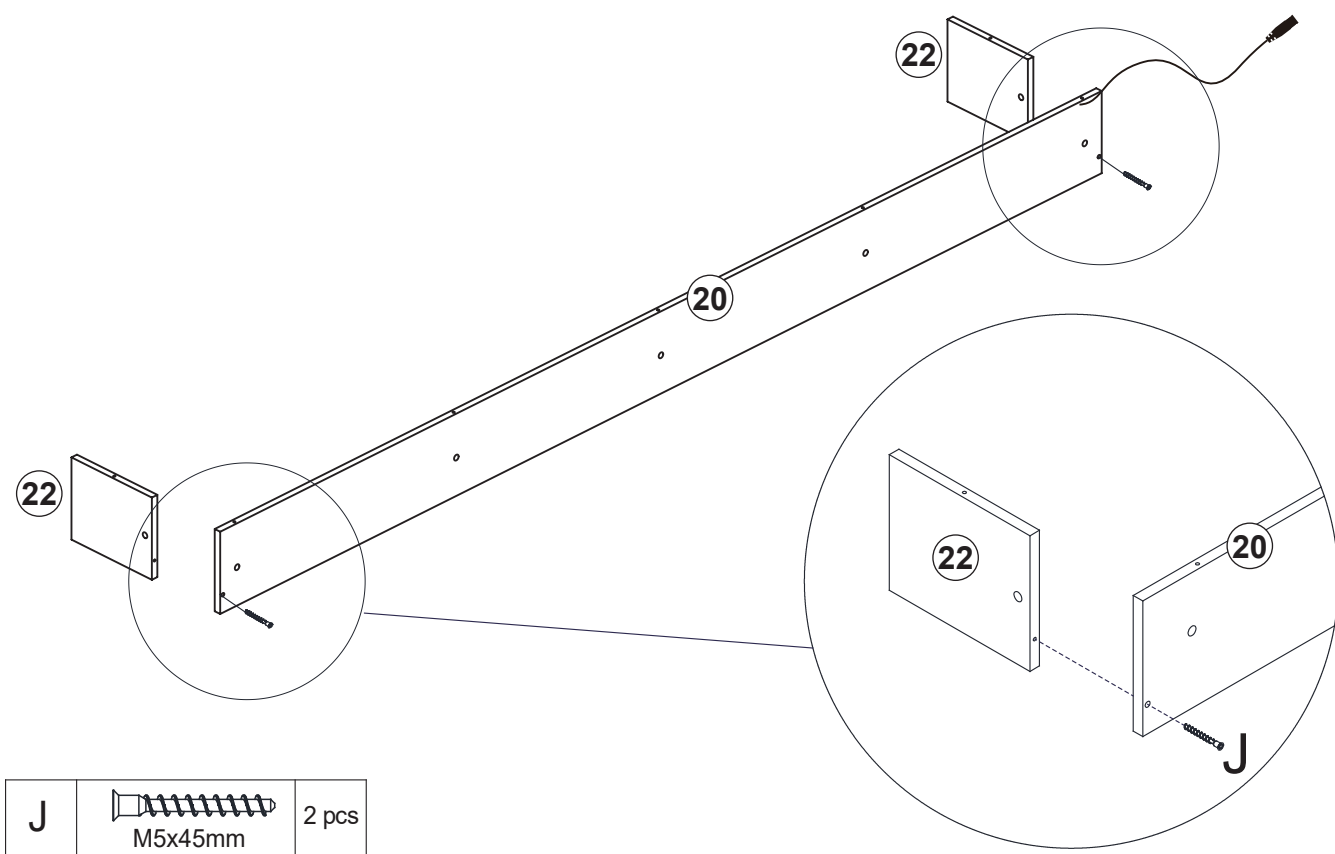

ASSEMBLY INSTRUCTIONS

1

M	 ST3.2x10mm	6 pcs
---	--	-------

Accessory N is not locked tight at first

LED light strip

Fastening accessories N

Tear double-sided adhesive tape apart.

2

J	 M5x45mm	2 pcs
---	---	-------

ASSEMBLY INSTRUCTIONS

3

⚠ Note the position of the holes.

D		5 pcs
M8x25mm		

4

J		2 pcs
M5x45mm		

5