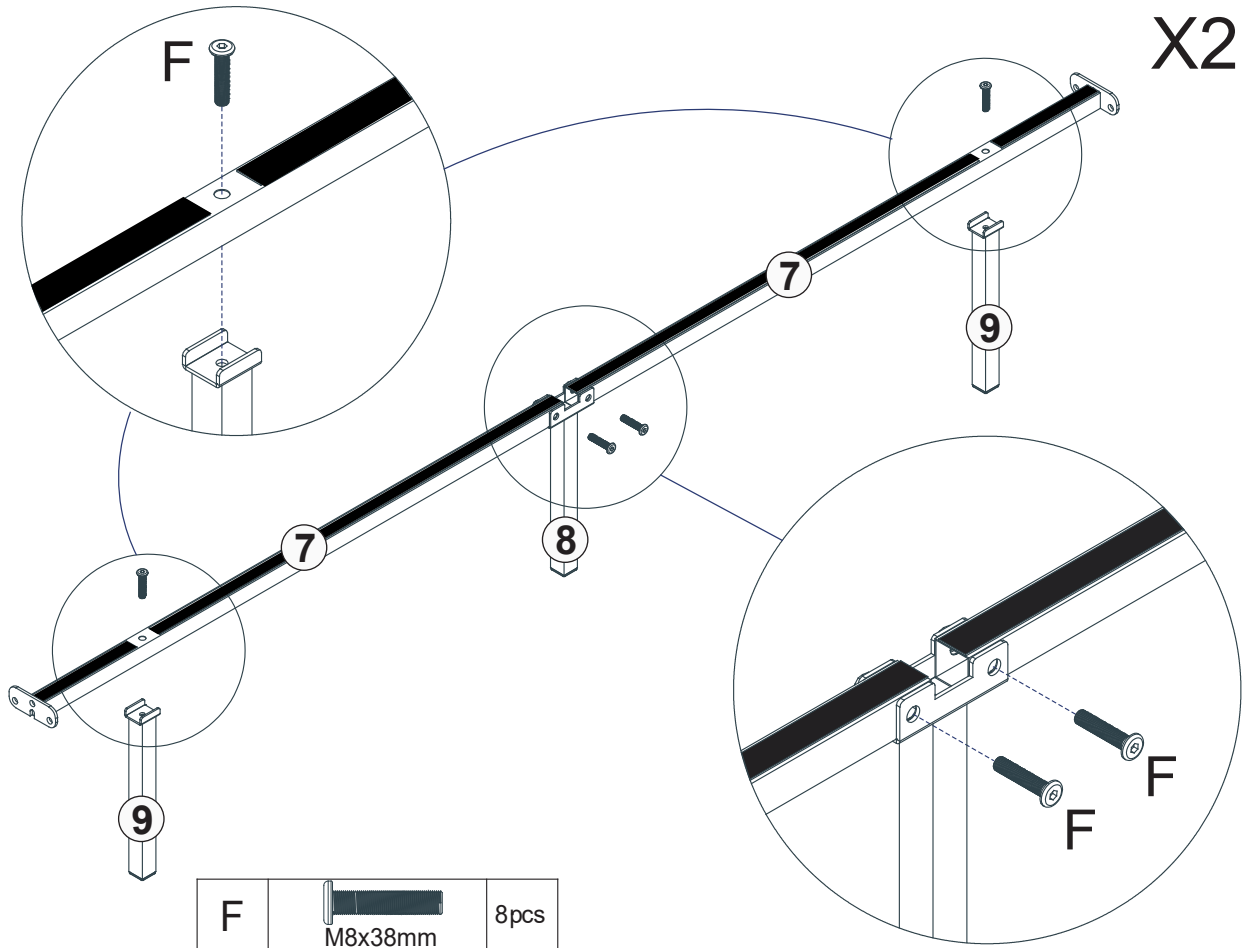

ASSEMBLY INSTRUCTIONS

1

M	 ST3.2x10mm	6 pcs
---	--	-------

Accessory N is not locked tight at first

LED light strip

Fastening accessories N

Tear double-sided adhesive tape apart.

2

C		1pc
E		1pc

Color zinc

12

J		5 pcs
Q		2 pcs

13

C	 M8x18mm	2pcs
H	 M8x70mm	6pcs

14

E	 M8x30mm	2pcs
---	---	------

15

16

ASSEMBLY INSTRUCTIONS

17

18

ASSEMBLY INSTRUCTIONS

19

20

ASSEMBLY INSTRUCTIONS

X2 21

22

L		2pcs
ST4.2x10mm		