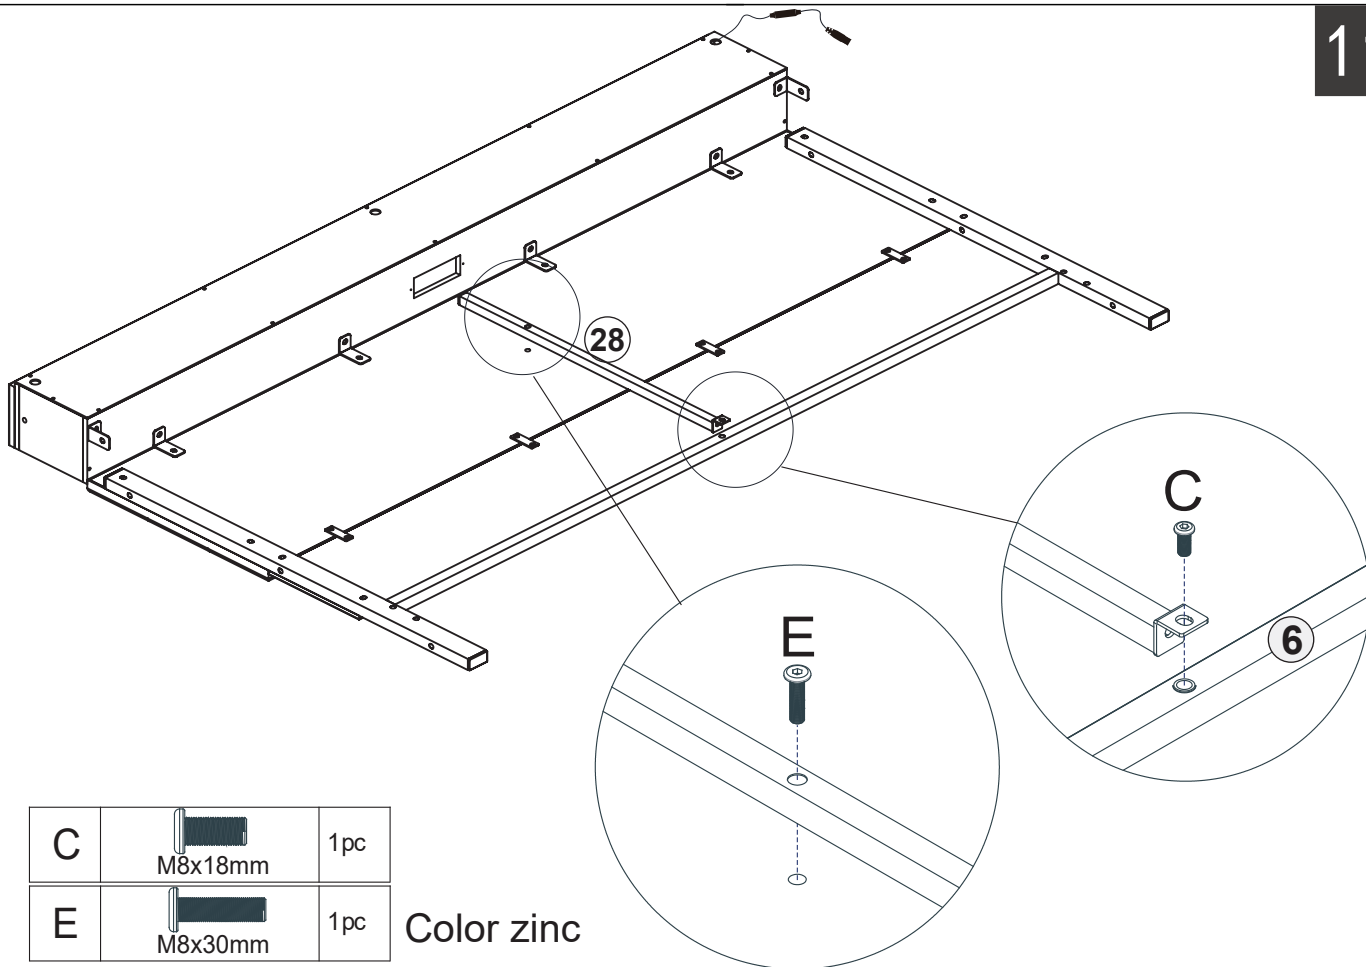

8

Note that the color of screw B is color zinc not black.

B		8pcs
	M8x14mm	

ASSEMBLY INSTRUCTIONS

9

10

ASSEMBLY INSTRUCTIONS

11

C		1pc
E		1pc

Color zinc

12

J		5 pcs
Q		2 pcs

13

C	 M8x18mm	2pcs
H	 M8x70mm	6pcs

14

E	 M8x30mm	2pcs
---	---	------