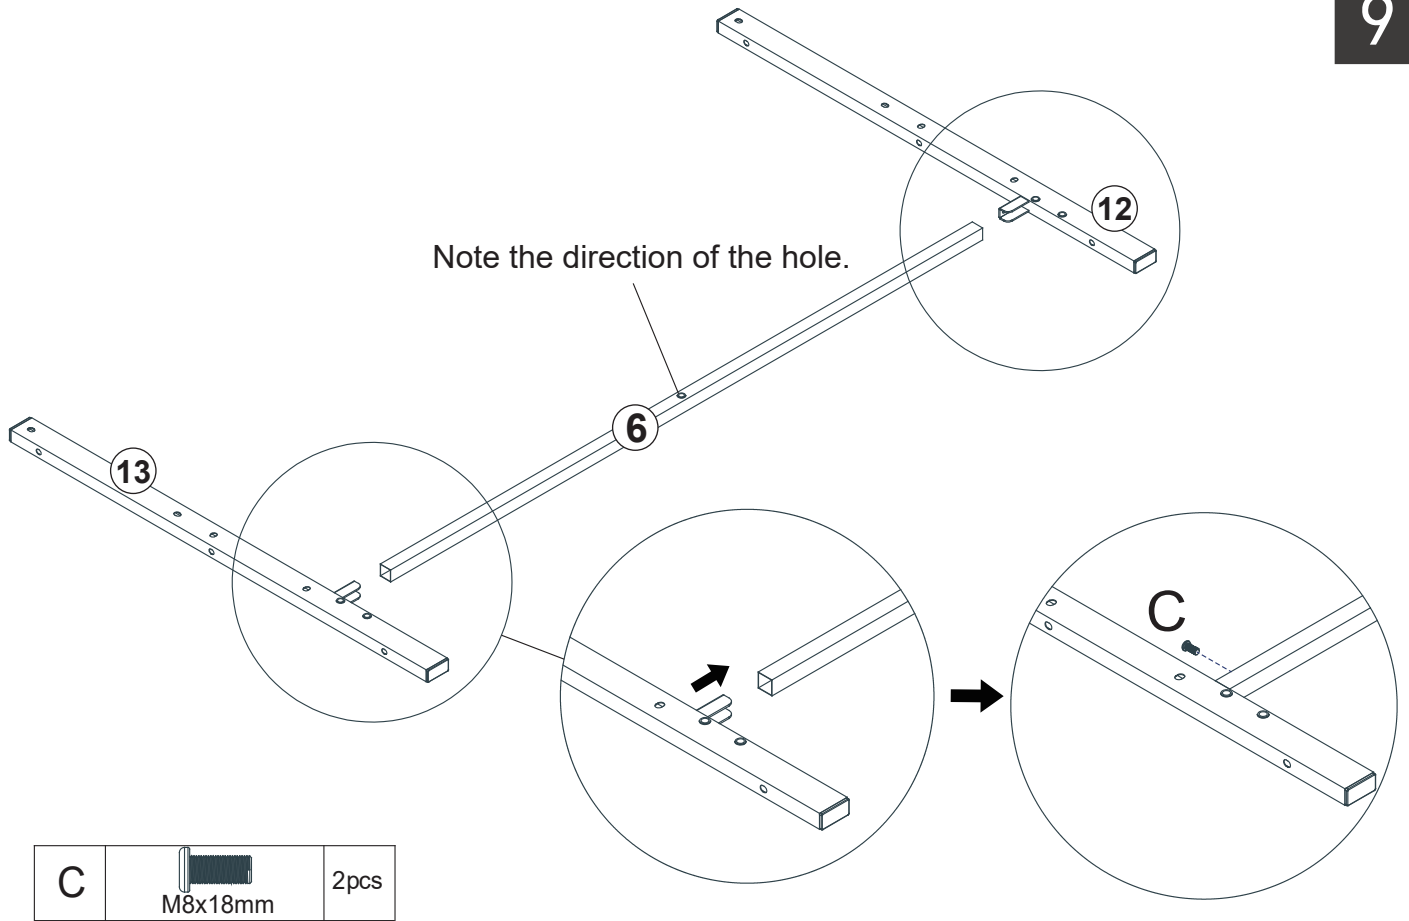

ASSEMBLY INSTRUCTIONS

1

M	 ST3.2x10mm	6 pcs
---	--	-------

Accessory N is not locked tight at first

LED light strip

Fastening accessories N

Tear double-sided adhesive tape apart.

2

8

Note that the color of screw B is color zinc not black.

B		8pcs
	M8x14mm	

ASSEMBLY INSTRUCTIONS

9

10

ASSEMBLY INSTRUCTIONS

11

C		1pc
E		1pc

Color zinc

12

J		5 pcs
Q		2 pcs

13

C	 M8x18mm	2pcs
H	 M8x70mm	6pcs

14

E	 M8x30mm	2pcs
---	---	------