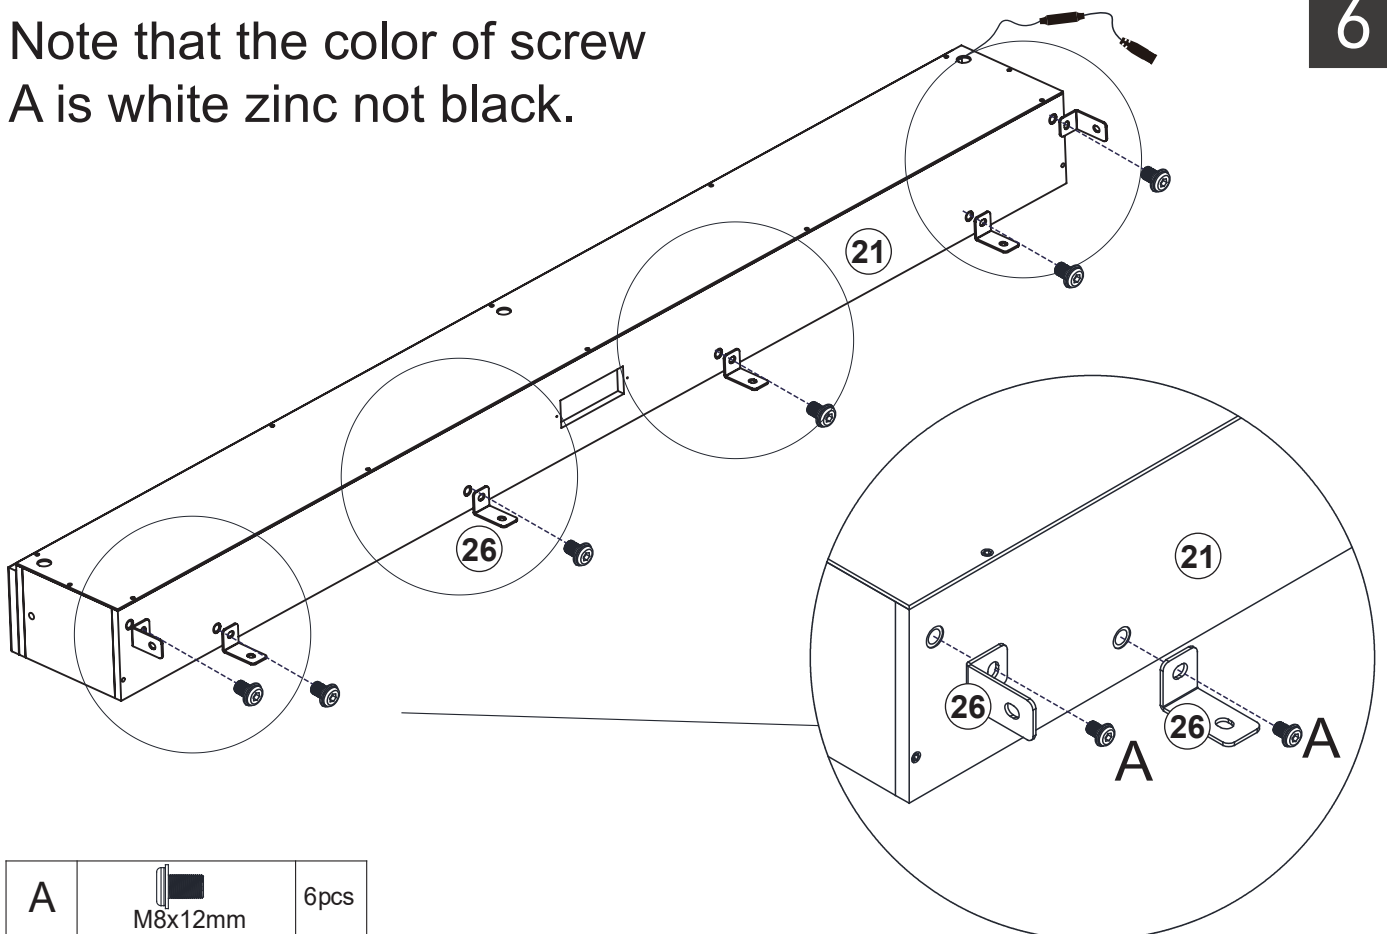

I		12pcs
	M5x25mm	

6

Note that the color of screw A is white zinc not black.