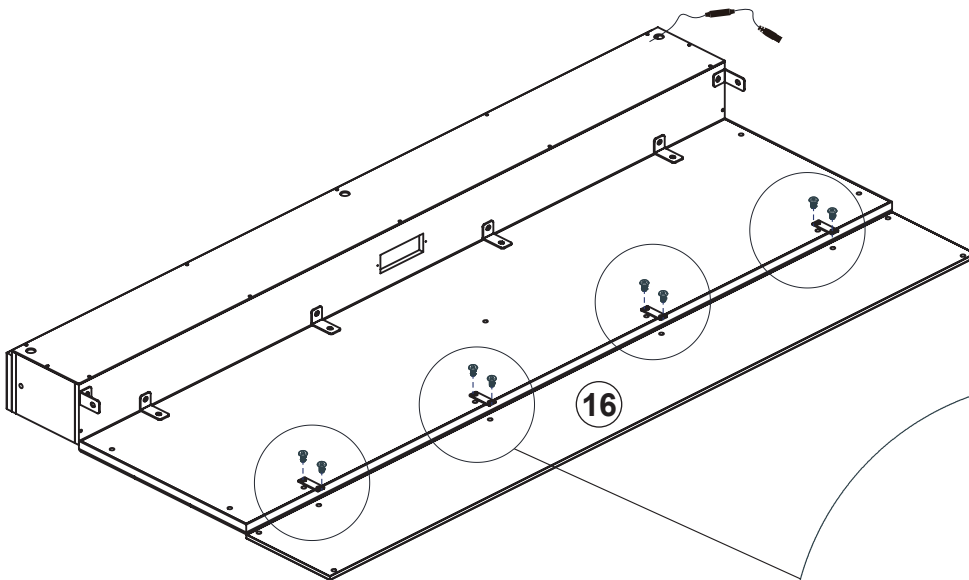

Note that the color of screw B is color zinc not black.

B		8pcs
	M8x14mm