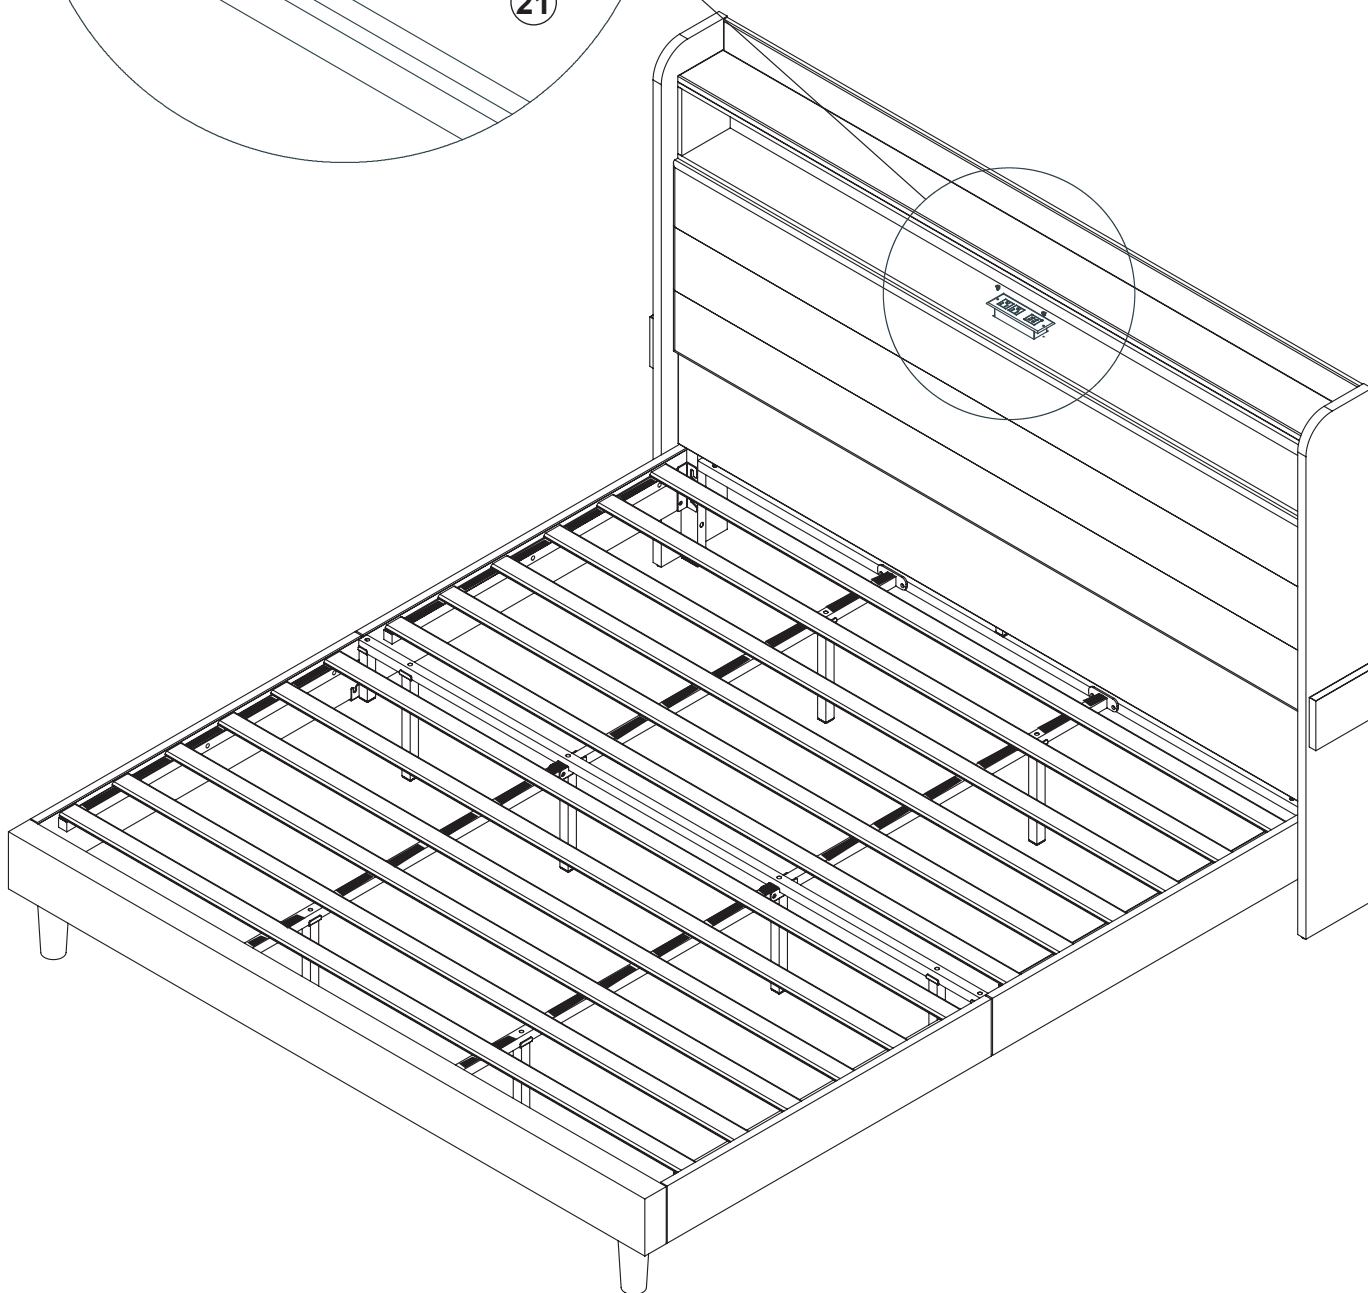

ASSEMBLY INSTRUCTIONS

X2 21

22

L		2pcs
ST4.2x10mm		