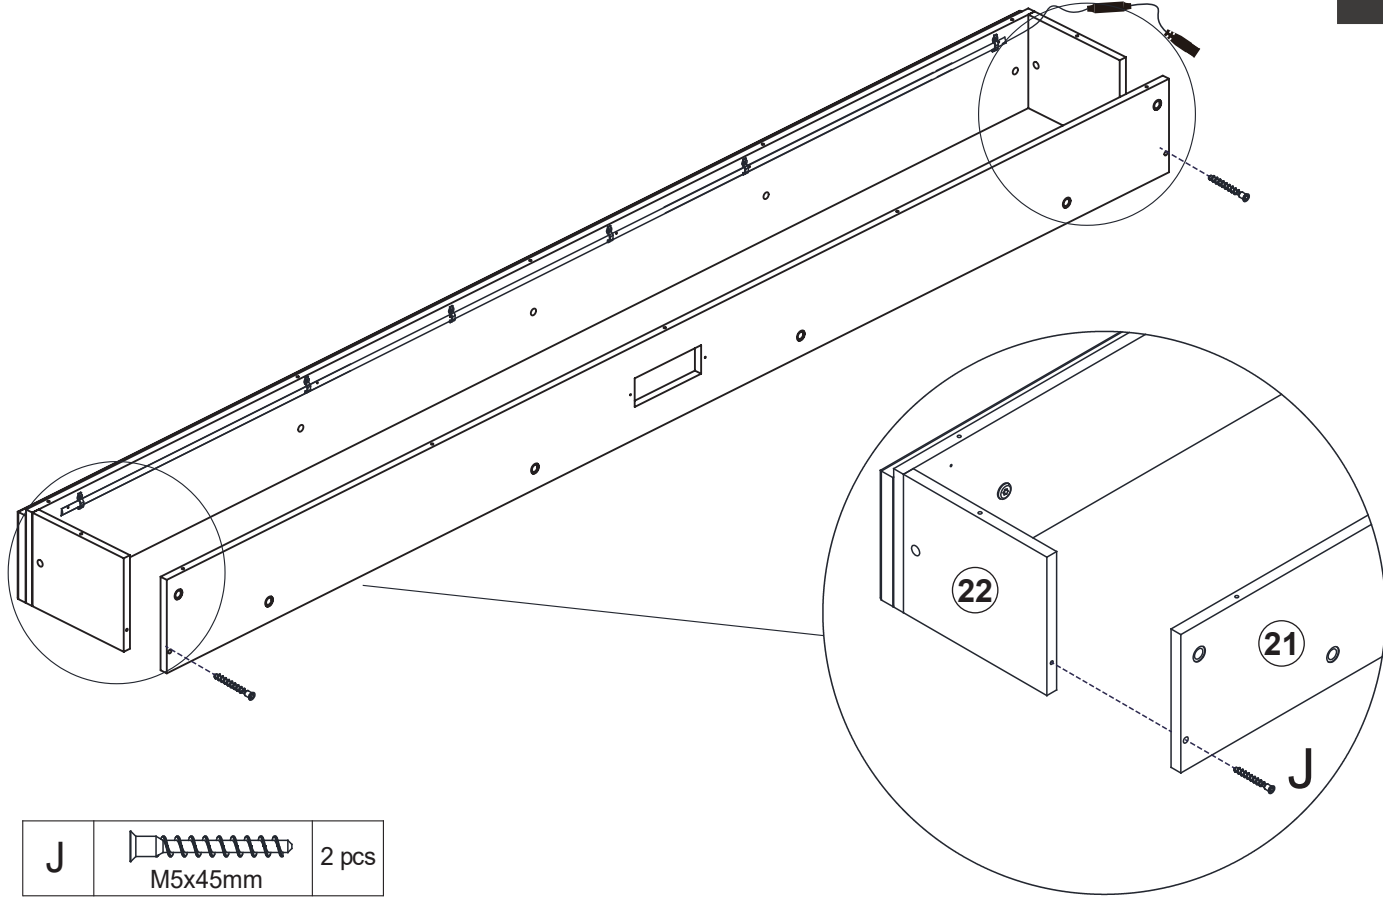

ASSEMBLY INSTRUCTIONS

1

M	 ST3.2x10mm	6 pcs
---	--	-------

Accessory N is not locked tight at first

LED light strip

Fastening accessories N

Tear double-sided adhesive tape apart.

2

J	 M5x45mm	2 pcs
---	---	-------

ASSEMBLY INSTRUCTIONS

3

⚠ Note the position of the holes.

D		5 pcs
M8x25mm		

4

J		2 pcs
M5x45mm		

5