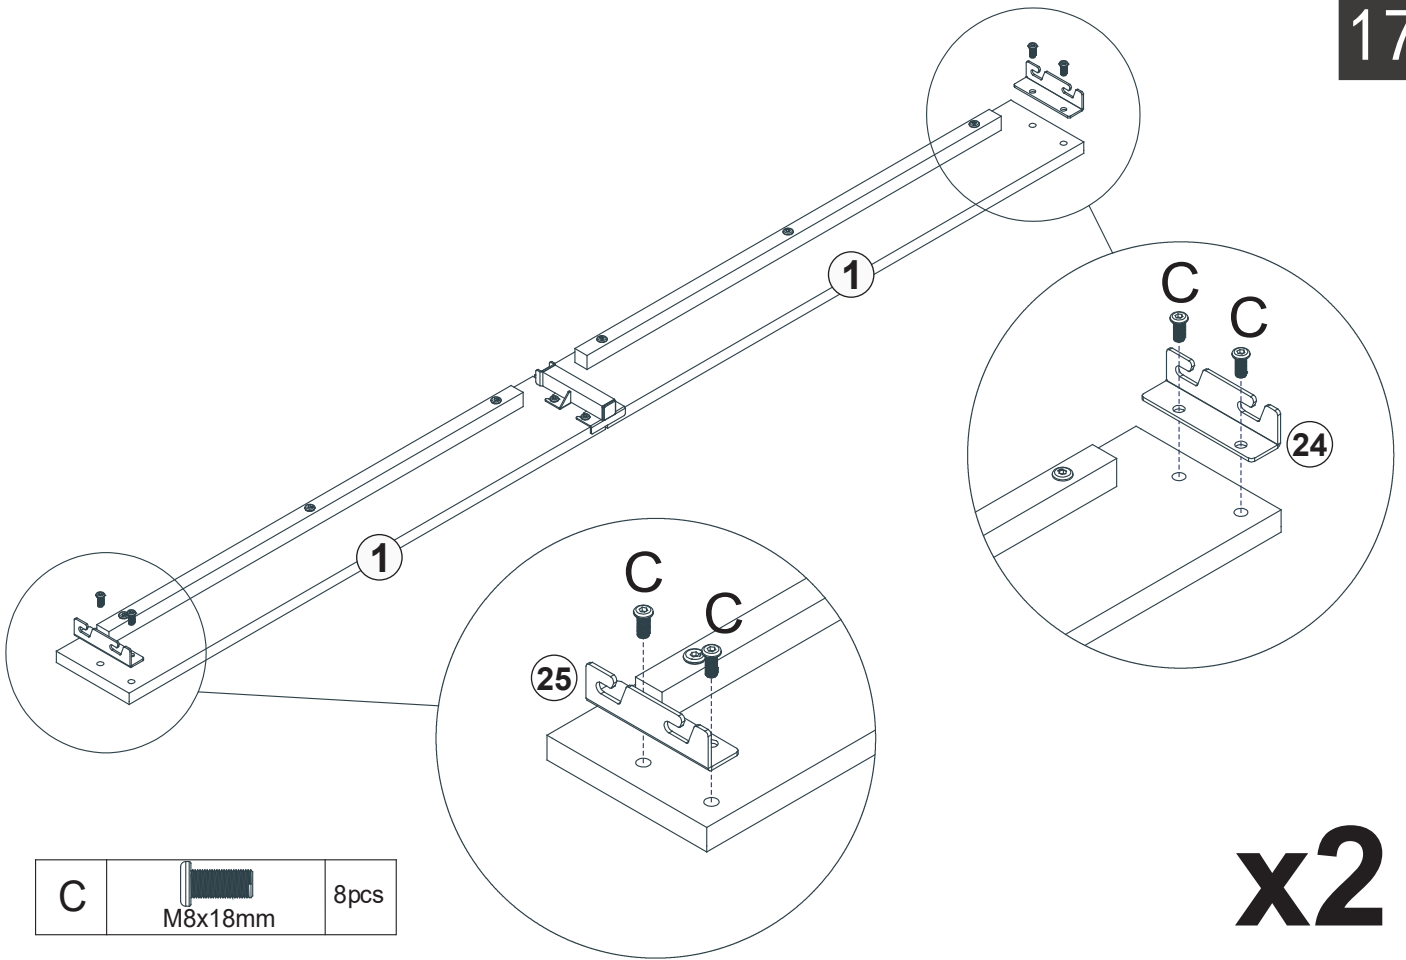

ASSEMBLY INSTRUCTIONS

1

M	 ST3.2x10mm	6 pcs
---	--	-------

Accessory N is not locked tight at first

LED light strip

Fastening accessories N

Tear double-sided adhesive tape apart.

2

C		1pc
E		1pc

Color zinc

12

J		5 pcs
Q		2 pcs

13

C	 M8x18mm	2pcs
H	 M8x70mm	6pcs

14

E	 M8x30mm	2pcs
---	---	------

15

16

ASSEMBLY INSTRUCTIONS

17

18

ASSEMBLY INSTRUCTIONS

19

20

ASSEMBLY INSTRUCTIONS

X2 21

22

L		2pcs
ST4.2x10mm		