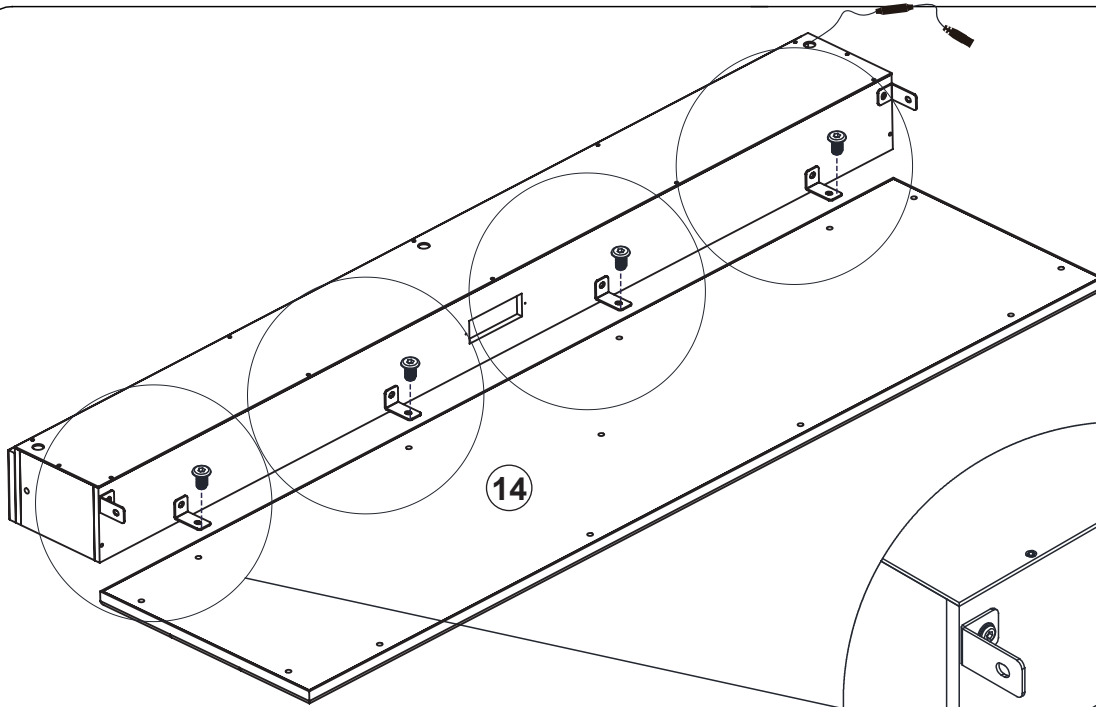

ASSEMBLY INSTRUCTIONS

1

M	 ST3.2x10mm	6 pcs
---	--	-------

Accessory N is not locked tight at first

LED light strip

Fastening accessories N

Tear double-sided adhesive tape apart.

2

J	 M5x45mm	2 pcs
---	---	-------

ASSEMBLY INSTRUCTIONS

3

⚠ Note the position of the holes.

D		5 pcs
M8x25mm		

4

J		2 pcs
M5x45mm		

5

I		12pcs
	M5x25mm	

6

Note that the color of screw A is white zinc not black.

A		6pcs
	M8x12mm	

ASSEMBLY INSTRUCTIONS

7

Note that the color of screw B is color zinc not black.

B		4pcs
	M8x14mm	