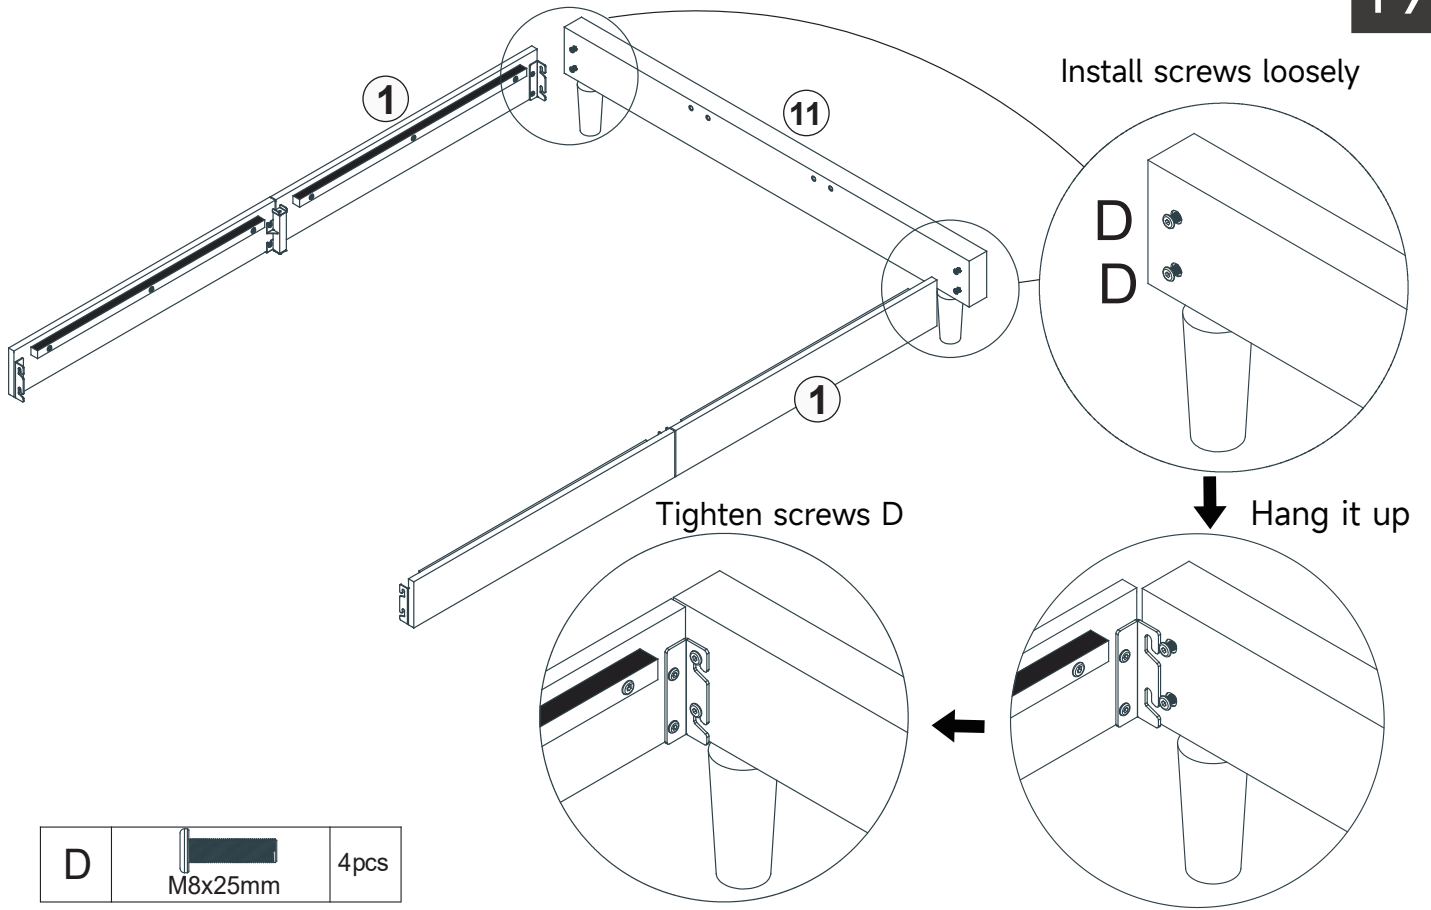

ASSEMBLY INSTRUCTIONS

1

M	 ST3.2x10mm	6 pcs
---	--	-------

Accessory N is not locked tight at first

LED light strip

Fastening accessories N

Tear double-sided adhesive tape apart.

2

C		1pc
E		1pc

Color zinc

12

J		5 pcs
Q		2 pcs

13

C	 M8x18mm	2pcs
H	 M8x70mm	6pcs

14

E	 M8x30mm	2pcs
---	---	------

15

16

ASSEMBLY INSTRUCTIONS

17

18

ASSEMBLY INSTRUCTIONS

19

20

ASSEMBLY INSTRUCTIONS

X2 21

22

L		2pcs
ST4.2x10mm		