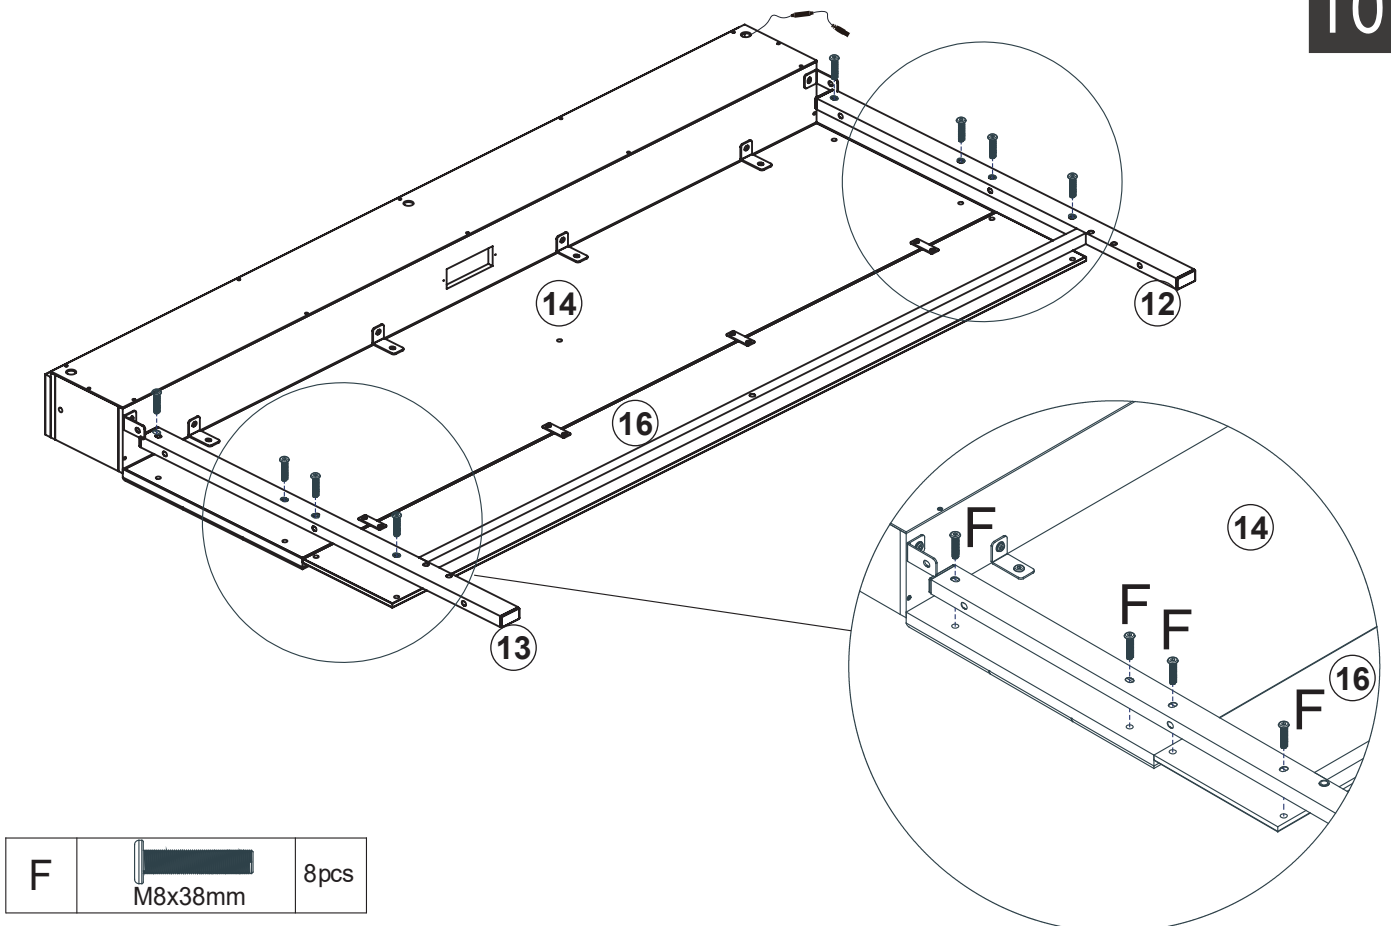

8

Note that the color of screw B is color zinc not black.

B		8pcs
	M8x14mm	

ASSEMBLY INSTRUCTIONS

9

10

ASSEMBLY INSTRUCTIONS

11

C		1pc
E		1pc

Color zinc

12

J		5 pcs
Q		2 pcs

13

C	 M8x18mm	2pcs
H	 M8x70mm	6pcs

14

E	 M8x30mm	2pcs
---	---	------