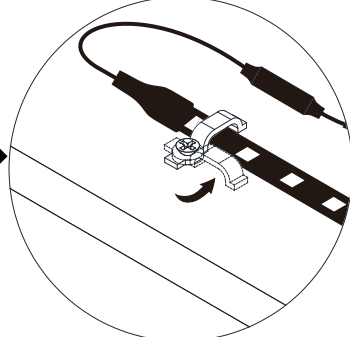

ASSEMBLY INSTRUCTIONS

1

M	 ST3.2x10mm	6 pcs
---	--	-------

Accessory N is not locked tight at first

LED light strip

Fastening accessories N

Tear double-sided adhesive tape apart.

2

J	 M5x45mm	2 pcs
---	---	-------

ASSEMBLY INSTRUCTIONS

3

⚠ Note the position of the holes.

D		5 pcs
M8x25mm		

4

J		2 pcs
M5x45mm		

5