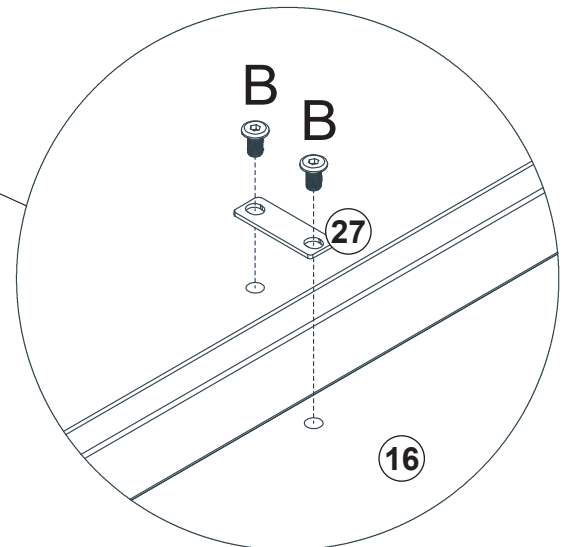

Note that the color of screw B is color zinc not black.

B		8pcs
	M8x14mm