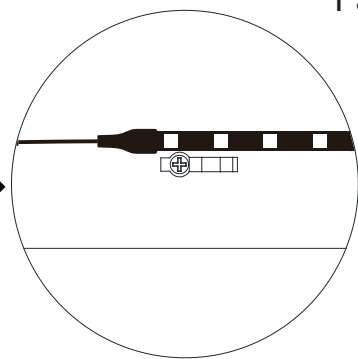

ASSEMBLY INSTRUCTIONS

1

M	 ST3.2x10mm	6 pcs
---	--	-------

Accessory N is not locked tight at first

LED light strip

Fastening accessories N

Tear double-sided adhesive tape apart.

2

J	 M5x45mm	2 pcs
---	---	-------

ASSEMBLY INSTRUCTIONS

3

⚠ Note the position of the holes.

D		5 pcs
M8x25mm		

4

J		2 pcs
M5x45mm		

5